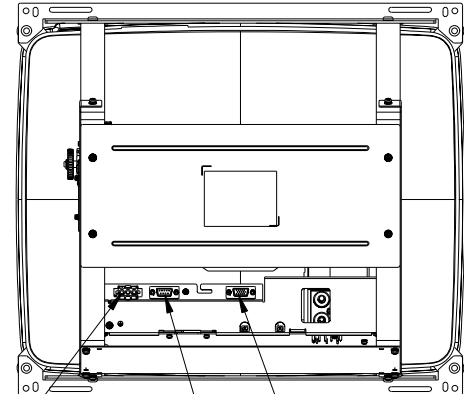

MKTG DRW. ET2187C-4SWA-1  
GAMING MONITOR

A/C MATE & LOCK CONNECTOR  
\* AMP 350766  
NO CABLE SUPPLIED

VIDEO CONNECTION  
DB15

SERIAL TOUCH CONNECTION  
RS232-DB9

DIMENSIONS ARE IN MILLIMETERS

PIP PART NUMBER	PIP DESCRIPTION
C21274-000	ET2187C-4SWA-1

NOTES:

1. USE AMP 350767 MATING MATE & LOCK CONNECTOR
2. 3D CAD FILE AVAILABLE
3. MONITOR COMES WITH VIDEO & SERIAL CABLE
4. NO POWER CABLE INCLUDED