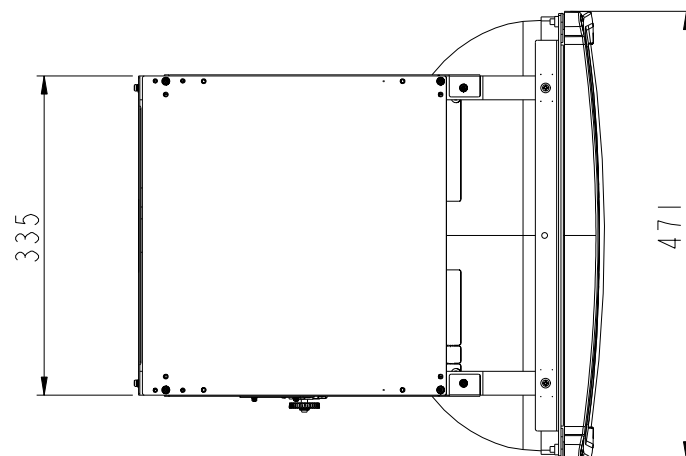

MKTG DRW. ET2187C-4SWA-1  
GAMING MONITOR

A/C MATE & LOCK CONNECTOR  
\* AMP 350766  
NO CABLE SUPPLIED

VIDEO CONNECTION  
DB15

SERIAL TOUCH CONNECTION  
RS232-DB9

DIMENSIONS ARE IN MILLIMETERS

PIP PART NUMBER	PIP DESCRIPTION
C21274-000	ET2187C-4SWA-1

NOTES:

1. USE AMP 350767 MATING MATE & LOCK CONNECTOR
2. 3D CAD FILE AVAILABLE
3. MONITOR COMES WITH VIDEO & SERIAL CABLE
4. NO POWER CABLE INCLUDED