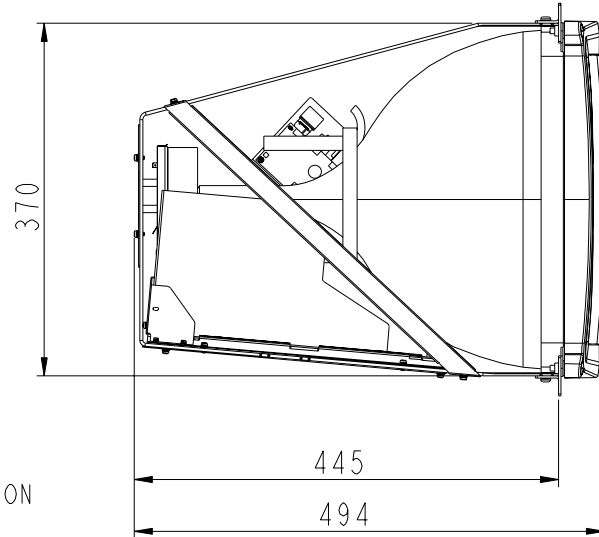

MKTG DRW. ET2187C-4SWA-1  
GAMING MONITOR

A/C MATE & LOCK CONNECTOR  
\* AMP 350766  
NO CABLE SUPPLIED

VIDEO CONNECTION  
DB15

SERIAL TOUCH CONNECTION  
RS232-DB9

DIMENSIONS ARE IN MILLIMETERS

PIP PART NUMBER	PIP DESCRIPTION
C21274-000	ET2187C-4SWA-1

NOTES:

1. USE AMP 350767 MATING MATE & LOCK CONNECTOR
2. 3D CAD FILE AVAILABLE
3. MONITOR COMES WITH VIDEO & SERIAL CABLE
4. NO POWER CABLE INCLUDED