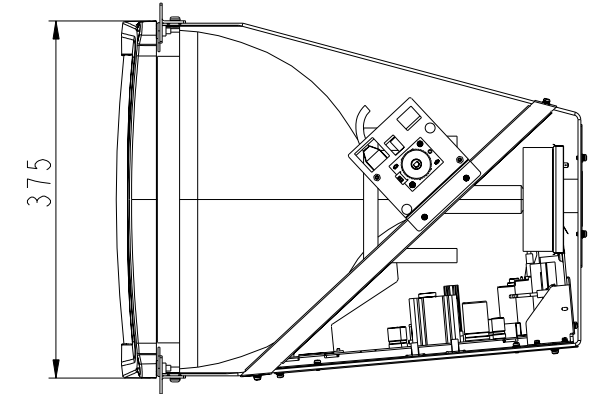

MKTG DRW. ET2187C-4SWA-1  
GAMING MONITOR

A/C MATE & LOCK CONNECTOR  
\* AMP 350766  
NO CABLE SUPPLIED

VIDEO CONNECTION  
DB15

SERIAL TOUCH CONNECTION  
RS232-DB9

DIMENSIONS ARE IN MILLIMETERS

PIP PART NUMBER	PIP DESCRIPTION
C21274-000	ET2187C-4SWA-1

NOTES:

1. USE AMP 350767 MATING MATE & LOCK CONNECTOR
2. 3D CAD FILE AVAILABLE
3. MONITOR COMES WITH VIDEO & SERIAL CABLE
4. NO POWER CABLE INCLUDED