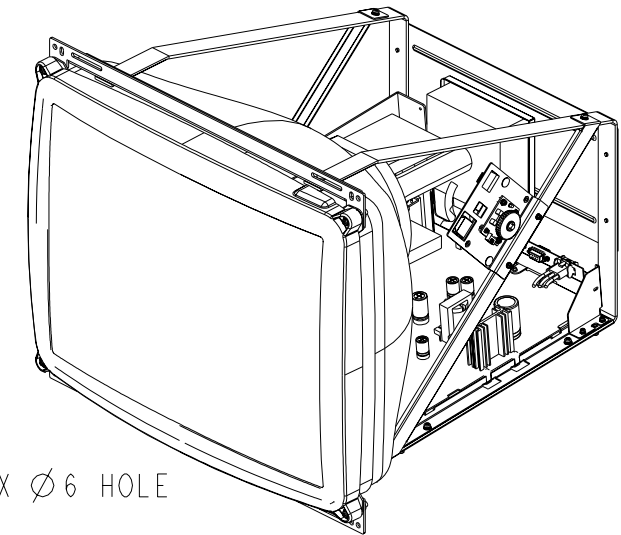

MKTG DRW. ET2187C-4SWA-1  
GAMING MONITOR

A/C MATE & LOCK CONNECTOR  
\* AMP 350766  
NO CABLE SUPPLIED

VIDEO CONNECTION  
DB15

SERIAL TOUCH CONNECTION  
RS232-DB9

DIMENSIONS ARE IN MILLIMETERS

PIP PART NUMBER	PIP DESCRIPTION
C21274-000	ET2187C-4SWA-1

NOTES:

1. USE AMP 350767 MATING MATE & LOCK CONNECTOR
2. 3D CAD FILE AVAILABLE
3. MONITOR COMES WITH VIDEO & SERIAL CABLE
4. NO POWER CABLE INCLUDED