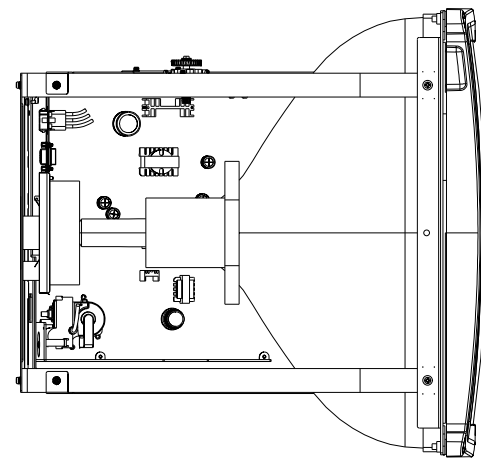

MKTG DRW. ET2187C-4SWA-1  
GAMING MONITOR

A/C MATE & LOCK CONNECTOR  
\* AMP 350766  
NO CABLE SUPPLIED

VIDEO CONNECTION  
DB15

SERIAL TOUCH CONNECTION  
RS232-DB9

DIMENSIONS ARE IN MILLIMETERS

PIP PART NUMBER	PIP DESCRIPTION
C21274-000	ET2187C-4SWA-1

NOTES:

1. USE AMP 350767 MATING MATE & LOCK CONNECTOR
2. 3D CAD FILE AVAILABLE
3. MONITOR COMES WITH VIDEO & SERIAL CABLE
4. NO POWER CABLE INCLUDED