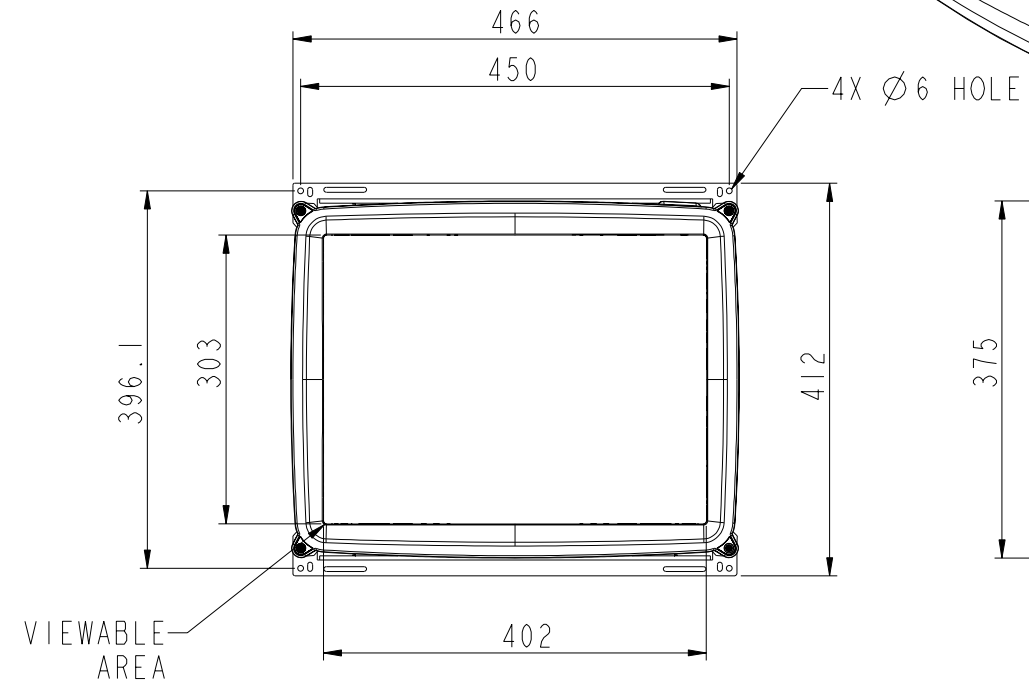

MKTG DRW. ET2187C-4SWA-1  
GAMING MONITOR

A/C MATE & LOCK CONNECTOR  
\* AMP 350766  
NO CABLE SUPPLIED

VIDEO CONNECTION  
DB15

SERIAL TOUCH CONNECTION  
RS232-DB9

DIMENSIONS ARE IN MILLIMETERS

PIP PART NUMBER	PIP DESCRIPTION
C21274-000	ET2187C-4SWA-1

NOTES:

1. USE AMP 350767 MATING MATE & LOCK CONNECTOR
2. 3D CAD FILE AVAILABLE
3. MONITOR COMES WITH VIDEO & SERIAL CABLE
4. NO POWER CABLE INCLUDED