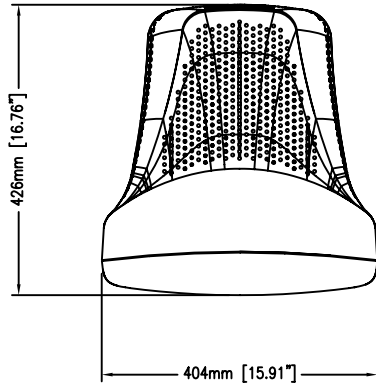

1725C AND 1726C SERIES  
DESKTOP TOUCHMONITOR

MAXIMUM FORWARD TILT : 5°

MAXIMUM AFT TILT : 12°

ITEM	DESCRIPTION
045182-001	ET1725C-4CWE-3
D95678-001	ET1726C-4CWE-3
C25599-000	ET1726C-7SWE-1
816802-000	ET1726C-7UWE-1
872230-000	ET1725C-7SWE-1
421496-000	ET1725C-7UWE-1