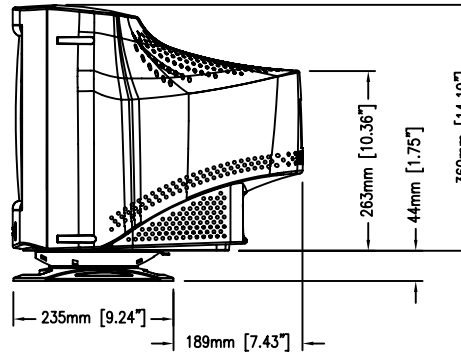

1725C AND 1726C SERIES  
DESKTOP TOUCHMONITOR

MAXIMUM FORWARD TILT : 5°

MAXIMUM AFT TILT : 12°

ITEM	DESCRIPTION
045182-001	ET1725C-4CWE-3
D95678-001	ET1726C-4CWE-3
C25599-000	ET1726C-7SWE-1
816802-000	ET1726C-7UWE-1
872230-000	ET1725C-7SWE-1
421496-000	ET1725C-7UWE-1