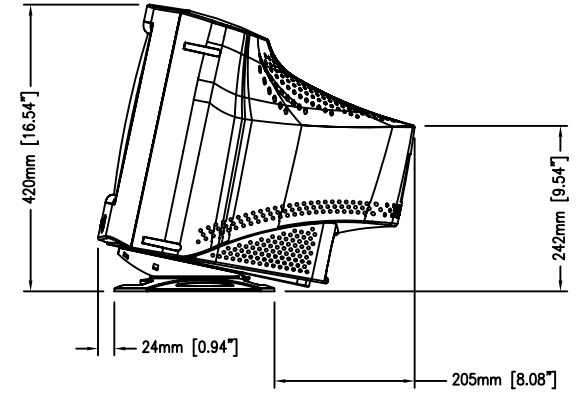

1725C AND 1726C SERIES  
DESKTOP TOUCHMONITOR

MAXIMUM FORWARD TILT : 5°

MAXIMUM AFT TILT : 12°

ITEM	DESCRIPTION
045182-001	ET1725C-4CWE-3
D95678-001	ET1726C-4CWE-3
C25599-000	ET1726C-7SWE-1
816802-000	ET1726C-7UWE-1
872230-000	ET1725C-7SWE-1
421496-000	ET1725C-7UWE-1