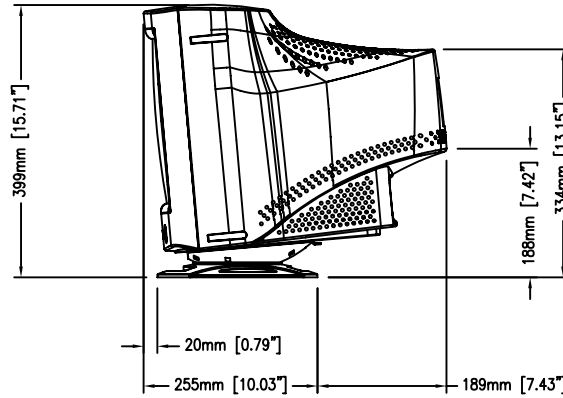

1725C AND 1726C SERIES  
DESKTOP TOUCHMONITOR

MAXIMUM FORWARD TILT : 5°

MAXIMUM AFT TILT : 12°

ITEM	DESCRIPTION
045182-001	ET1725C-4CWE-3
D95678-001	ET1726C-4CWE-3
C25599-000	ET1726C-7SWE-1
816802-000	ET1726C-7UWE-1
872230-000	ET1725C-7SWE-1
421496-000	ET1725C-7UWE-1