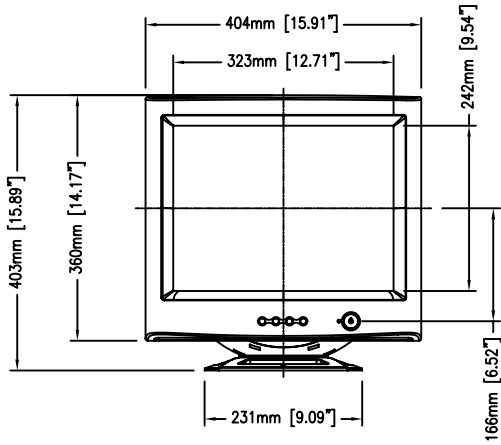

1725C AND 1726C SERIES  
DESKTOP TOUCHMONITOR

MAXIMUM FORWARD TILT : 5°

MAXIMUM AFT TILT : 12°

ITEM	DESCRIPTION
045182-001	ET1725C-4CWE-3
D95678-001	ET1726C-4CWE-3
C25599-000	ET1726C-7SWE-1
816802-000	ET1726C-7UWE-1
872230-000	ET1725C-7SWE-1
421496-000	ET1725C-7UWE-1