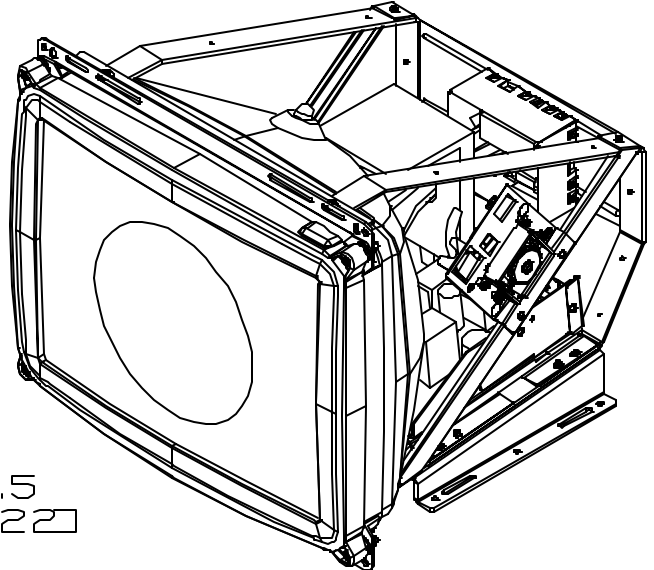

17" iTOUCH OPEN FRAME MONITOR

NOTES:

- 1.*USE AMP 350767 MATING MATE & LOCK CONNECTOR,
- 2.BRACKETS KIT PN A44380-000 MUST BE ORDERED SEPARATELY (SEE SHT.2)

TOUCH CABLE CONNECTOR SERIAL OR USB

POWER MATE & LOCK CONNECTOR * AMP 350766

VIDEO CABLE VGA

364 [14.35]

PART NUMBERS TABULATION	
PIP NUMBER	PIP DESCRIPTION
375460-000	ET1787C-4SWA-1
A24302-000	ET1787C-4UWA-1

DIMENSIONS ARE IN MILLIMETERS/INCHES

NOTE:
3D CAD FILES AVAILABLE.
SHT. 1 OF 2

17" iTOUCH OPEN FRAME MONITOR
WITH OPTIONAL BOTTOM BRACKETS

308⁺³⁰₀
12.14^{+1.18}_{-.00}

4X R2.8 [1.1]

55 [2.17]

OPTIONAL BRACKETS

TOUCH CABLE CONNECTOR
SERIAL OR USB

VIDEO CABLE
VGA

POWER MATE & LOCK
CONNECTOR
*AMP 350766

PART NUMBER TABULATION		
PIP NUMBER	PIP DESCRIPTION	BRACKET KIT
375460-000	ET1787C-4SWA-1	A44380-000
A24302-000	ET1787C-4UWA-1	A44380-000

DIMENSIONS ARE IN MILLIMETERS/INCHES