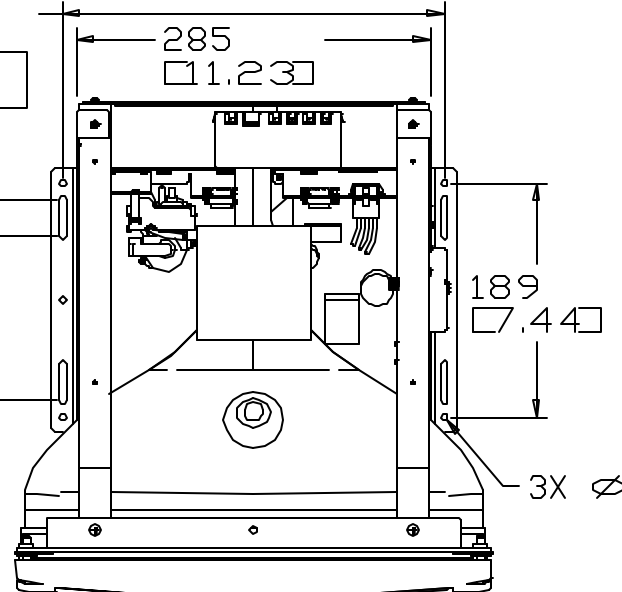

17" iTOUCH OPEN FRAME MONITOR

NOTES:

- 1.*USE AMP 350767 MATING MATE & LOCK CONNECTOR,
- 2.BRACKETS KIT PN A44380-000 MUST BE ORDERED SEPARATELY (SEE SHT.2)

TOUCH CABLE CONNECTOR SERIAL OR USB

POWER MATE & LOCK CONNECTOR * AMP 350766

VIDEO CABLE VGA

364 [14.35]

PART NUMBERS TABULATION	
PIP NUMBER	PIP DESCRIPTION
375460-000	ET1787C-4SWA-1
A24302-000	ET1787C-4UWA-1

DIMENSIONS ARE IN MILLIMETERS/INCHES

NOTE:
3D CAD FILES AVAILABLE.
SHT. 1 OF 2

17" iTOUCH OPEN FRAME MONITOR
WITH OPTIONAL BOTTOM BRACKETS

308⁺³⁰₀
12.14^{+1.18}_{-.00}

4X R2.8 [1.1]

55 [2.17]

OPTIONAL BRACKETS

TOUCH CABLE CONNECTOR
SERIAL OR USB

VIDEO CABLE
VGA

POWER MATE & LOCK
CONNECTOR
*AMP 350766

PART NUMBER TABULATION		
PIP NUMBER	PIP DESCRIPTION	BRACKET KIT
375460-000	ET1787C-4SWA-1	A44380-000
A24302-000	ET1787C-4UWA-1	A44380-000

DIMENSIONS ARE IN MILLIMETERS/INCHES