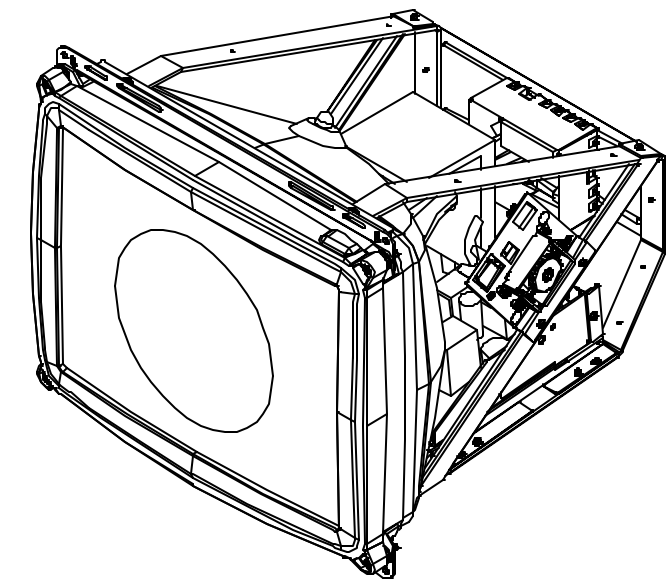

17" iTOUCH OPEN FRAME MONITOR

NOTES:

- 1.*USE AMP 350767 MATING MATE & LOCK CONNECTOR,
- 2.BRACKETS KIT PN A44380-000 MUST BE ORDERED SEPARATELY (SEE SHT.2)

TOUCH CABLE CONNECTOR SERIAL OR USB

POWER MATE & LOCK CONNECTOR * AMP 350766

VIDEO CABLE VGA

364 [14.35]

PART NUMBERS TABULATION	
PIP NUMBER	PIP DESCRIPTION
375460-000	ET1787C-4SWA-1
A24302-000	ET1787C-4UWA-1

DIMENSIONS ARE IN MILLIMETERS/INCHES

NOTE:
3D CAD FILES AVAILABLE.
SHT. 1 OF 2

17" iTOUCH OPEN FRAME MONITOR
WITH OPTIONAL BOTTOM BRACKETS

308⁺³⁰₀
12.14^{+1.18}_{-.00}

4X R2.8 [1.1]

55 [2.17]

OPTIONAL BRACKETS

TOUCH CABLE CONNECTOR
SERIAL OR USB

VIDEO CABLE
VGA

POWER MATE & LOCK
CONNECTOR
*AMP 350766

PART NUMBER TABULATION		
PIP NUMBER	PIP DESCRIPTION	BRACKET KIT
375460-000	ET1787C-4SWA-1	A44380-000
A24302-000	ET1787C-4UWA-1	A44380-000

DIMENSIONS ARE IN MILLIMETERS/INCHES