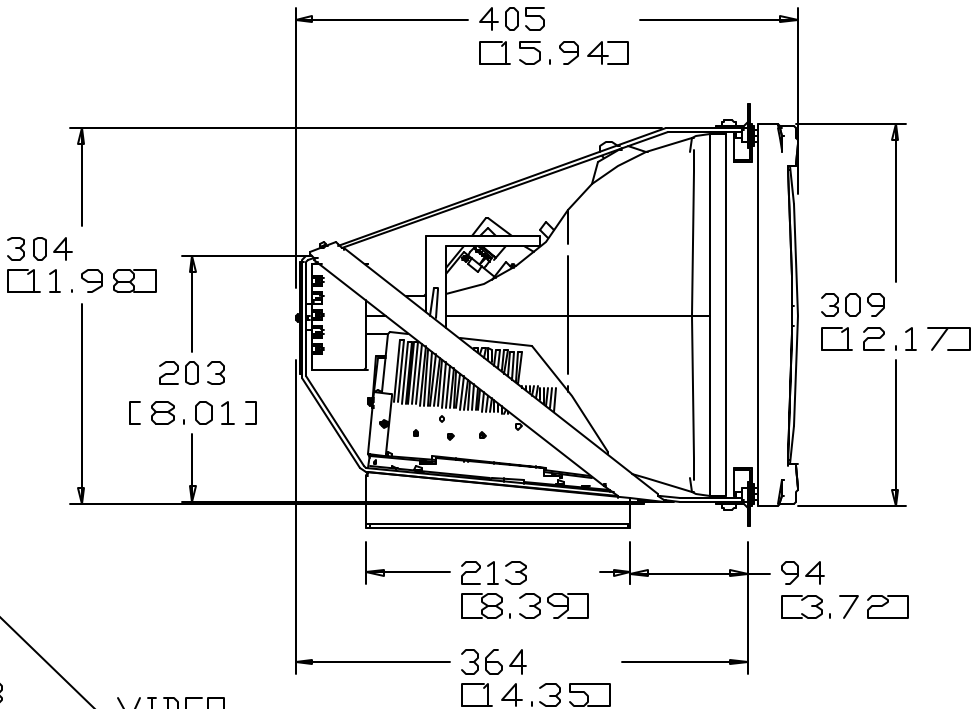

VIDEO CABLE VGA

364 [14.35]

PART NUMBERS TABULATION	
PIP NUMBER	PIP DESCRIPTION
375460-000	ET1787C-4SWA-1
A24302-000	ET1787C-4UWA-1

DIMENSIONS ARE IN MILLIMETERS/INCHES

NOTE:
3D CAD FILES AVAILABLE.
SHT. 1 OF 2

17" iTOUCH OPEN FRAME MONITOR
WITH OPTIONAL BOTTOM BRACKETS

308⁺³⁰₀
12.14^{+1.18}_{-.00}

4X R2.8 [1.1]

55 [2.17]

OPTIONAL BRACKETS

TOUCH CABLE CONNECTOR
SERIAL OR USB

VIDEO CABLE
VGA

POWER MATE & LOCK
CONNECTOR
*AMP 350766

PART NUMBER TABULATION		
PIP NUMBER	PIP DESCRIPTION	BRACKET KIT
375460-000	ET1787C-4SWA-1	A44380-000
A24302-000	ET1787C-4UWA-1	A44380-000

DIMENSIONS ARE IN MILLIMETERS/INCHES