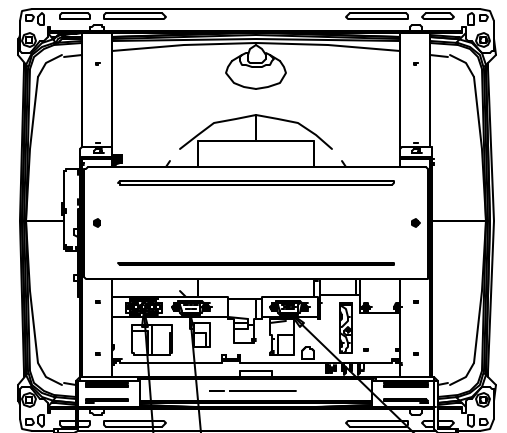

VIDEO CABLE VGA

364 [14.35]

PART NUMBERS TABULATION	
PIP NUMBER	PIP DESCRIPTION
375460-000	ET1787C-4SWA-1
A24302-000	ET1787C-4UWA-1

DIMENSIONS ARE IN MILLIMETERS/INCHES

NOTE:
3D CAD FILES AVAILABLE.
SHT. 1 OF 2

17" iTOUCH OPEN FRAME MONITOR
WITH OPTIONAL BOTTOM BRACKETS

308⁺³⁰₀
12.14^{+1.18}_{-.00}

4X R2.8 [1.1]

55 [2.17]

OPTIONAL BRACKETS

TOUCH CABLE CONNECTOR
SERIAL OR USB

VIDEO CABLE
VGA

POWER MATE & LOCK
CONNECTOR
*AMP 350766

PART NUMBER TABULATION		
PIP NUMBER	PIP DESCRIPTION	BRACKET KIT
375460-000	ET1787C-4SWA-1	A44380-000
A24302-000	ET1787C-4UWA-1	A44380-000

DIMENSIONS ARE IN MILLIMETERS/INCHES