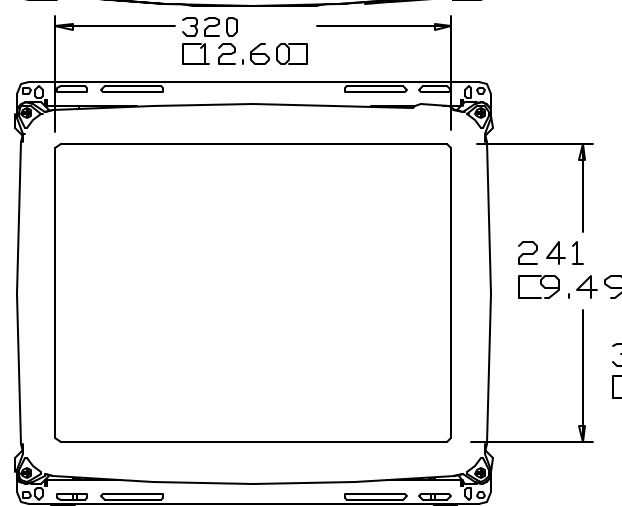

17" iTOUCH OPEN FRAME MONITOR

NOTES:

- 1.*USE AMP 350767 MATING MATE & LOCK CONNECTOR,
- 2.BRACKETS KIT PN A44380-000 MUST BE ORDERED SEPARATELY (SEE SHT.2)

TOUCH CABLE CONNECTOR SERIAL OR USB

POWER MATE & LOCK CONNECTOR * AMP 350766

VIDEO CABLE VGA

364 [14.35]

PART NUMBERS TABULATION	
PIP NUMBER	PIP DESCRIPTION
375460-000	ET1787C-4SWA-1
A24302-000	ET1787C-4UWA-1

DIMENSIONS ARE IN MILLIMETERS/INCHES

NOTE:
3D CAD FILES AVAILABLE.
SHT. 1 OF 2

17" iTOUCH OPEN FRAME MONITOR
WITH OPTIONAL BOTTOM BRACKETS

308⁺³⁰₀
12.14^{+1.18}_{-.00}

4X R2.8 [1.1]

55 [2.17]

OPTIONAL BRACKETS

TOUCH CABLE CONNECTOR
SERIAL OR USB

VIDEO CABLE
VGA

POWER MATE & LOCK
CONNECTOR
*AMP 350766

PART NUMBER TABULATION		
PIP NUMBER	PIP DESCRIPTION	BRACKET KIT
375460-000	ET1787C-4SWA-1	A44380-000
A24302-000	ET1787C-4UWA-1	A44380-000

DIMENSIONS ARE IN MILLIMETERS/INCHES