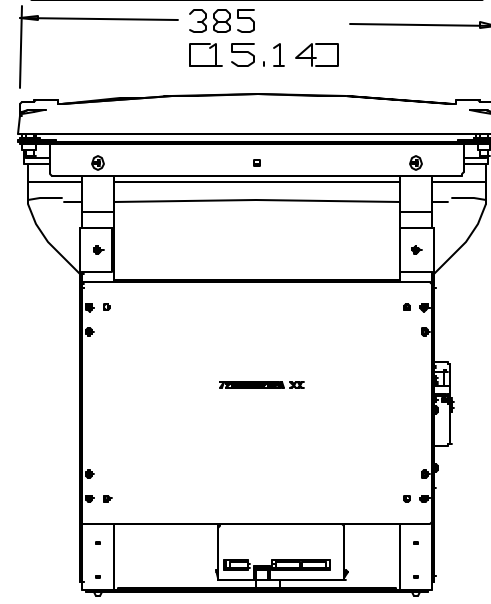

17" iTOUCH OPEN FRAME MONITOR

NOTES:

- 1.*USE AMP 350767 MATING MATE & LOCK CONNECTOR,
- 2.BRACKETS KIT PN A44380-000 MUST BE ORDERED SEPARATELY (SEE SHT.2)

TOUCH CABLE CONNECTOR SERIAL OR USB

POWER MATE & LOCK CONNECTOR * AMP 350766

VIDEO CABLE VGA

364 [14.35]

PART NUMBERS TABULATION	
PIP NUMBER	PIP DESCRIPTION
375460-000	ET1787C-4SWA-1
A24302-000	ET1787C-4UWA-1

DIMENSIONS ARE IN MILLIMETERS/INCHES

NOTE:
3D CAD FILES AVAILABLE.
SHT. 1 OF 2

17" iTOUCH OPEN FRAME MONITOR
WITH OPTIONAL BOTTOM BRACKETS

308⁺³⁰₀
12.14^{+1.18}_{-.00}

4X R2.8 [1.1]

55 [2.17]

OPTIONAL BRACKETS

TOUCH CABLE CONNECTOR
SERIAL OR USB

VIDEO CABLE
VGA

POWER MATE & LOCK
CONNECTOR
*AMP 350766

PART NUMBER TABULATION		
PIP NUMBER	PIP DESCRIPTION	BRACKET KIT
375460-000	ET1787C-4SWA-1	A44380-000
A24302-000	ET1787C-4UWA-1	A44380-000

DIMENSIONS ARE IN MILLIMETERS/INCHES