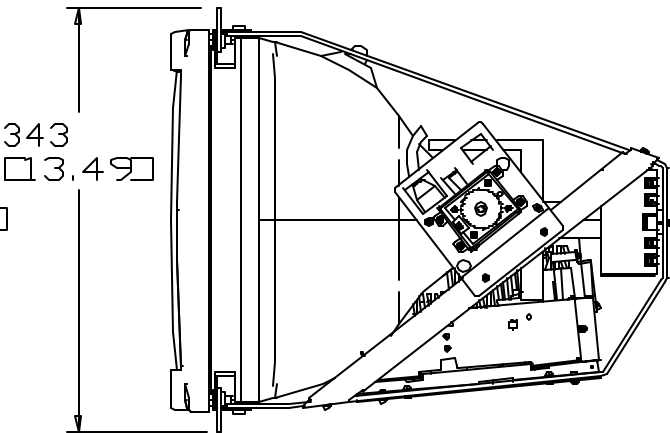

17" iTOUCH OPEN FRAME MONITOR

NOTES:

- 1.*USE AMP 350767 MATING MATE & LOCK CONNECTOR,
- 2.BRACKETS KIT PN A44380-000 MUST BE ORDERED SEPARATELY (SEE SHT.2)

TOUCH CABLE CONNECTOR SERIAL OR USB

POWER MATE & LOCK CONNECTOR * AMP 350766

VIDEO CABLE VGA

364 [14.35]

PART NUMBERS TABULATION	
PIP NUMBER	PIP DESCRIPTION
375460-000	ET1787C-4SWA-1
A24302-000	ET1787C-4UWA-1

DIMENSIONS ARE IN MILLIMETERS/INCHES

NOTE:
3D CAD FILES AVAILABLE.
SHT. 1 OF 2

17" iTOUCH OPEN FRAME MONITOR
WITH OPTIONAL BOTTOM BRACKETS

308⁺³⁰₀
12.14^{+1.18}_{-.00}

4X R2.8 [1.1]

55 [2.17]

OPTIONAL BRACKETS

TOUCH CABLE CONNECTOR
SERIAL OR USB

VIDEO CABLE
VGA

POWER MATE & LOCK
CONNECTOR
*AMP 350766

PART NUMBER TABULATION		
PIP NUMBER	PIP DESCRIPTION	BRACKET KIT
375460-000	ET1787C-4SWA-1	A44380-000
A24302-000	ET1787C-4UWA-1	A44380-000

DIMENSIONS ARE IN MILLIMETERS/INCHES