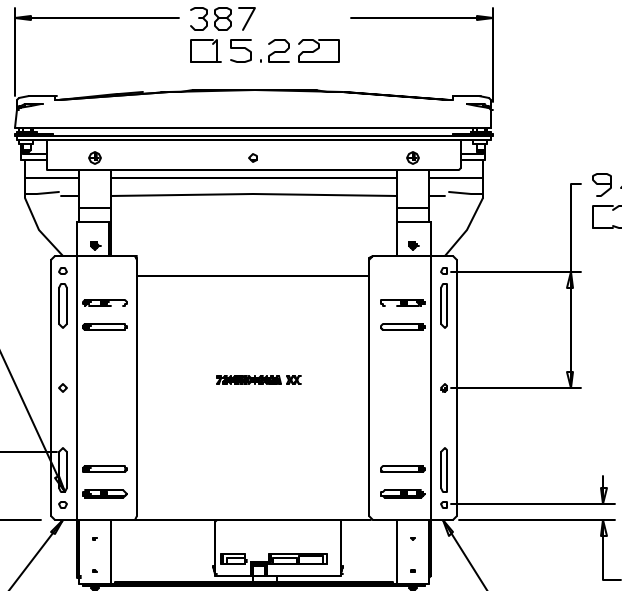

17" iTOUCH OPEN FRAME MONITOR

NOTES:

- 1.*USE AMP 350767 MATING MATE & LOCK CONNECTOR,
- 2.BRACKETS KIT PN A44380-000 MUST BE ORDERED SEPARATELY (SEE SHT.2)

TOUCH CABLE CONNECTOR SERIAL OR USB

POWER MATE & LOCK CONNECTOR * AMP 350766

VIDEO CABLE VGA

364 [14.35]

PART NUMBERS TABULATION	
PIP NUMBER	PIP DESCRIPTION
375460-000	ET1787C-4SWA-1
A24302-000	ET1787C-4UWA-1

DIMENSIONS ARE IN MILLIMETERS/INCHES

NOTE:
3D CAD FILES AVAILABLE.
SHT. 1 OF 2

17" iTOUCH OPEN FRAME MONITOR
WITH OPTIONAL BOTTOM BRACKETS

308⁺³⁰₀
12.14^{+1.18}_{-.00}

4X R2.8 [1.1]

55 [2.17]

OPTIONAL BRACKETS

TOUCH CABLE CONNECTOR
SERIAL OR USB

VIDEO CABLE
VGA

POWER MATE & LOCK
CONNECTOR
*AMP 350766

PART NUMBER TABULATION		
PIP NUMBER	PIP DESCRIPTION	BRACKET KIT
375460-000	ET1787C-4SWA-1	A44380-000
A24302-000	ET1787C-4UWA-1	A44380-000

DIMENSIONS ARE IN MILLIMETERS/INCHES