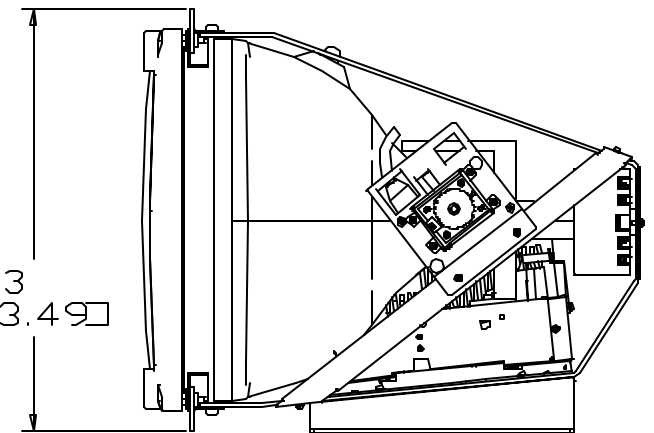

VIDEO CABLE VGA

364 [14.35]

PART NUMBERS TABULATION	
PIP NUMBER	PIP DESCRIPTION
375460-000	ET1787C-4SWA-1
A24302-000	ET1787C-4UWA-1

DIMENSIONS ARE IN MILLIMETERS/INCHES

NOTE:
3D CAD FILES AVAILABLE.
SHT. 1 OF 2

17" iTOUCH OPEN FRAME MONITOR
WITH OPTIONAL BOTTOM BRACKETS

308⁺³⁰₀
12.14^{+1.18}_{-.00}

4X R2.8 [1.1]

55 [2.17]

OPTIONAL BRACKETS

TOUCH CABLE CONNECTOR
SERIAL OR USB

VIDEO CABLE
VGA

POWER MATE & LOCK
CONNECTOR
*AMP 350766

PART NUMBER TABULATION		
PIP NUMBER	PIP DESCRIPTION	BRACKET KIT
375460-000	ET1787C-4SWA-1	A44380-000
A24302-000	ET1787C-4UWA-1	A44380-000

DIMENSIONS ARE IN MILLIMETERS/INCHES