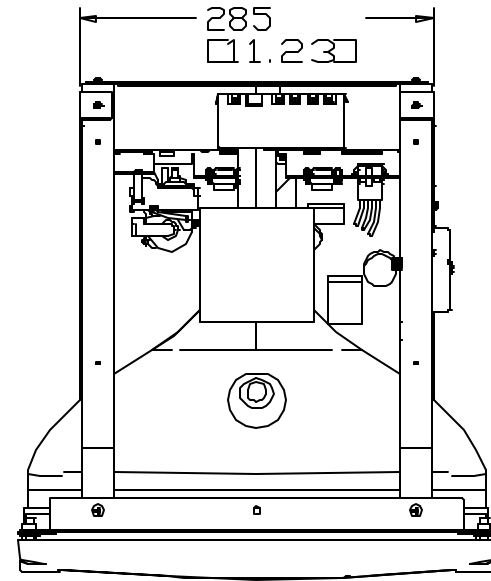

17" iTOUCH OPEN FRAME MONITOR

NOTES:

- 1.*USE AMP 350767 MATING MATE & LOCK CONNECTOR,
- 2.BRACKETS KIT PN A44380-000 MUST BE ORDERED SEPARATELY (SEE SHT.2)

TOUCH CABLE CONNECTOR SERIAL OR USB

POWER MATE & LOCK CONNECTOR * AMP 350766

VIDEO CABLE VGA

364 [14.35]

PART NUMBERS TABULATION	
PIP NUMBER	PIP DESCRIPTION
375460-000	ET1787C-4SWA-1
A24302-000	ET1787C-4UWA-1

DIMENSIONS ARE IN MILLIMETERS/INCHES

NOTE:
3D CAD FILES AVAILABLE.
SHT. 1 OF 2

17" iTOUCH OPEN FRAME MONITOR
WITH OPTIONAL BOTTOM BRACKETS

308⁺³⁰₀
12.14^{+1.18}_{-.00}

4X R2.8 [1.1]

55 [2.17]

OPTIONAL BRACKETS

TOUCH CABLE CONNECTOR
SERIAL OR USB

VIDEO CABLE
VGA

POWER MATE & LOCK
CONNECTOR
*AMP 350766

PART NUMBER TABULATION		
PIP NUMBER	PIP DESCRIPTION	BRACKET KIT
375460-000	ET1787C-4SWA-1	A44380-000
A24302-000	ET1787C-4UWA-1	A44380-000

DIMENSIONS ARE IN MILLIMETERS/INCHES