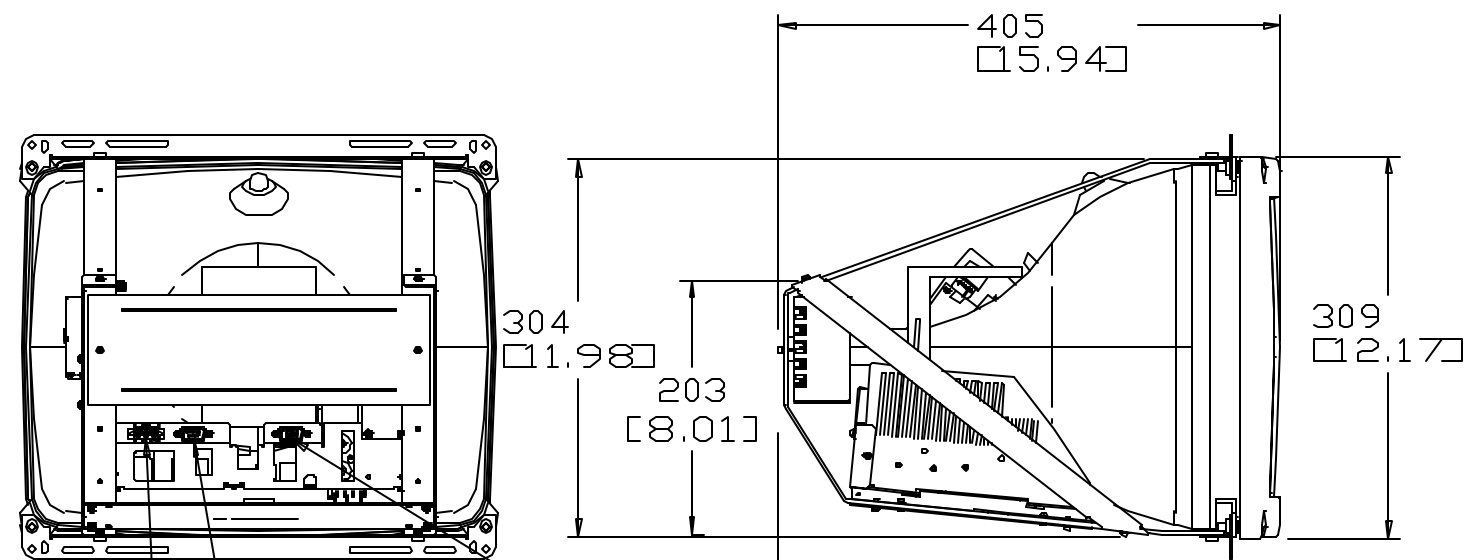

17" iTOUCH OPEN FRAME MONITOR

NOTES:

- 1.*USE AMP 350767 MATING MATE & LOCK CONNECTOR,
- 2.BRACKETS KIT PN A44380-000 MUST BE ORDERED SEPARATELY (SEE SHT.2)

TOUCH CABLE CONNECTOR SERIAL OR USB

POWER MATE & LOCK CONNECTOR * AMP 350766

VIDEO CABLE VGA

364 [14.35]

PART NUMBERS TABULATION	
PIP NUMBER	PIP DESCRIPTION
375460-000	ET1787C-4SWA-1
A24302-000	ET1787C-4UWA-1

DIMENSIONS ARE IN MILLIMETERS/INCHES

NOTE:
3D CAD FILES AVAILABLE.
SHT. 1 OF 2

17" iTOUCH OPEN FRAME MONITOR
WITH OPTIONAL BOTTOM BRACKETS

308⁺³⁰₀
12.14^{+1.18}_{-.00}

4X R2.8 [1.1]

55 [2.17]

OPTIONAL BRACKETS

TOUCH CABLE CONNECTOR
SERIAL OR USB

VIDEO CABLE
VGA

POWER MATE & LOCK
CONNECTOR
*AMP 350766

PART NUMBER TABULATION		
PIP NUMBER	PIP DESCRIPTION	BRACKET KIT
375460-000	ET1787C-4SWA-1	A44380-000
A24302-000	ET1787C-4UWA-1	A44380-000

DIMENSIONS ARE IN MILLIMETERS/INCHES