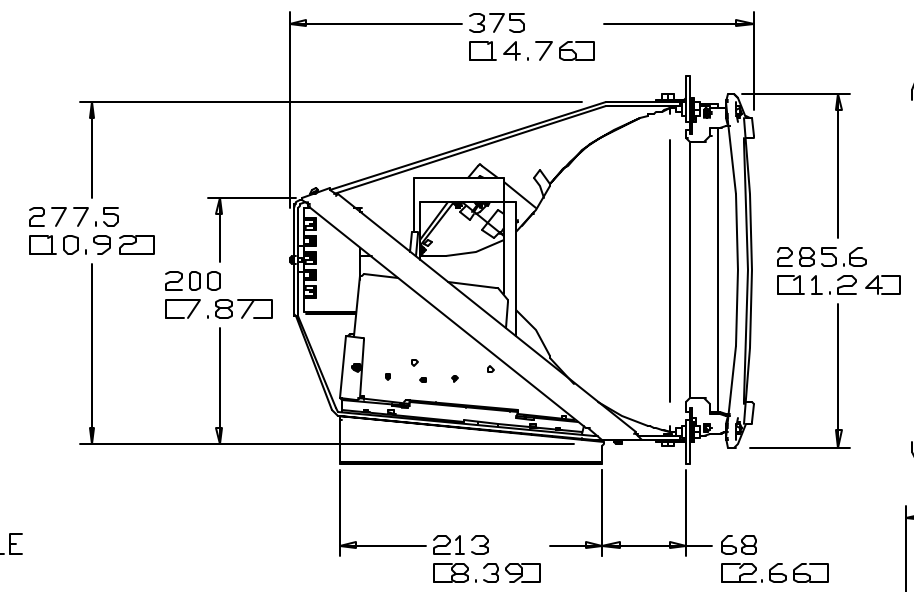

15" ITOUCH OPEN FRAME MONITOR

VIDEO CABLE
VGA

TOUCH CABLE
CONNECTOR
SERIAL

POWER MATE & LOCK
CONNECTOR
* AMP 350766

- NOTES:
- * USE AMP 350767 MATING MATE & LOCK CONNECTOR,
 - BRACKETS KIT PN C51251-000 MUST BE ORDERED SEPARATELY (SEE SHT.2).

DIMENSIONS ARE IN MILLIMETERS/INCHES

PIP NUMBER TABULATION	
PIP NUMBER	PIP DESCRIPTION
A65341-000	ET1587C-4SWA-1

NOTE:
3D CAD FILES AVAILABLE IN
IGES AND STEP FORMATS.

15" iTOUCH OPEN FRAME MONITOR
WITH OPTIONAL BOTTOM BRACKETS

TOUCH CABLE
CONNECTOR
SERIAL

VIDEO
CABLE
VGA

POWER MATE&LOCK
CONNECTOR
*AMP 350766

OPTIONAL
BRACKETS

PART NUMBER TABULATION		
PIP NUMBER	PIP DESCRIPTION	BRACKETS KIT
A65341-000	ET1587C-4SWA-1	C51251-000

DIMENSIONS ARE IN MILLIMETERS/INCHES