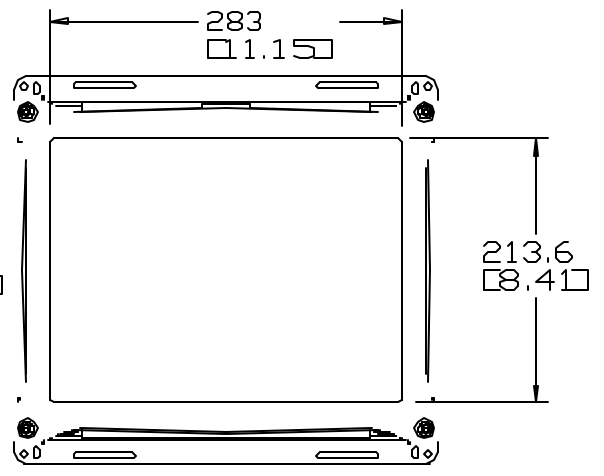

15" ITOUCH OPEN FRAME MONITOR

VIDEO CABLE
VGA

TOUCH CABLE
CONNECTOR
SERIAL

POWER MATE & LOCK
CONNECTOR
* AMP 350766

- NOTES:
- * USE AMP 350767 MATING MATE & LOCK CONNECTOR,
 - BRACKETS KIT PN C51251-000 MUST BE ORDERED SEPARATELY (SEE SHT.2).

DIMENSIONS ARE IN MILLIMETERS/INCHES

PIP NUMBER TABULATION	
PIP NUMBER	PIP DESCRIPTION
A65341-000	ET1587C-4SWA-1

NOTE:
3D CAD FILES AVAILABLE IN
IGES AND STEP FORMATS.

15" iTOUCH OPEN FRAME MONITOR
WITH OPTIONAL BOTTOM BRACKETS

TOUCH CABLE
CONNECTOR
SERIAL

VIDEO
CABLE
VGA

POWER MATE&LOCK
CONNECTOR
*AMP 350766

OPTIONAL
BRACKETS

PART NUMBER TABULATION		
PIP NUMBER	PIP DESCRIPTION	BRACKETS KIT
A65341-000	ET1587C-4SWA-1	C51251-000

DIMENSIONS ARE IN MILLIMETERS/INCHES