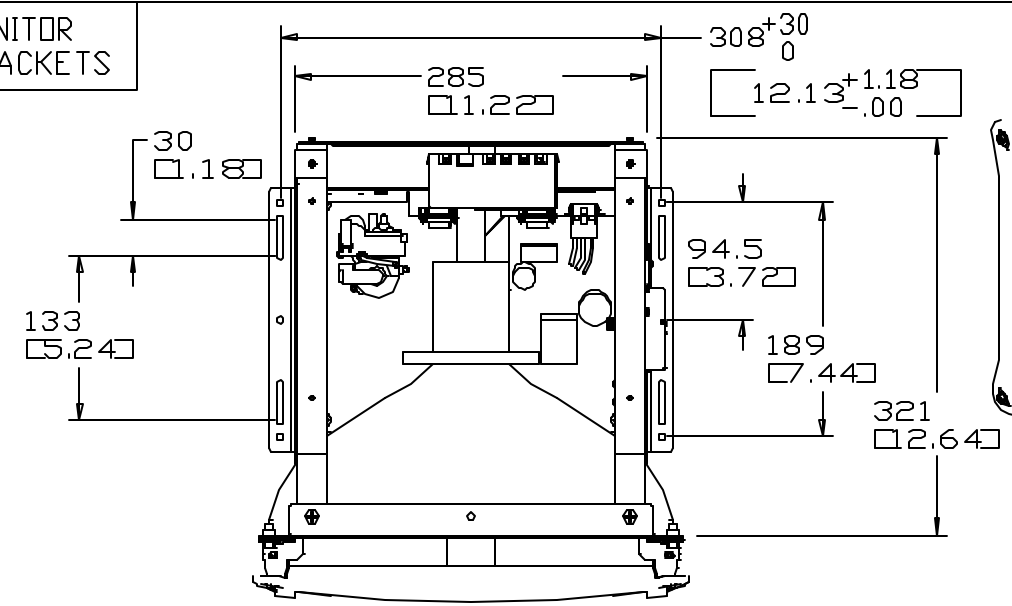

DIMENSIONS ARE IN MILLIMETERS/INCHES

PIP NUMBER TABULATION	
PIP NUMBER	PIP DESCRIPTION
A65341-000	ET1587C-4SWA-1

NOTE:
3D CAD FILES AVAILABLE IN
IGES AND STEP FORMATS.

15" iTOUCH OPEN FRAME MONITOR
WITH OPTIONAL BOTTOM BRACKETS

TOUCH CABLE
CONNECTOR
SERIAL

VIDEO
CABLE
VGA

POWER MATE&LOCK
CONNECTOR
*AMP 350766

OPTIONAL
BRACKETS

PART NUMBER TABULATION		
PIP NUMBER	PIP DESCRIPTION	BRACKETS KIT
A65341-000	ET1587C-4SWA-1	C51251-000

DIMENSIONS ARE IN MILLIMETERS/INCHES