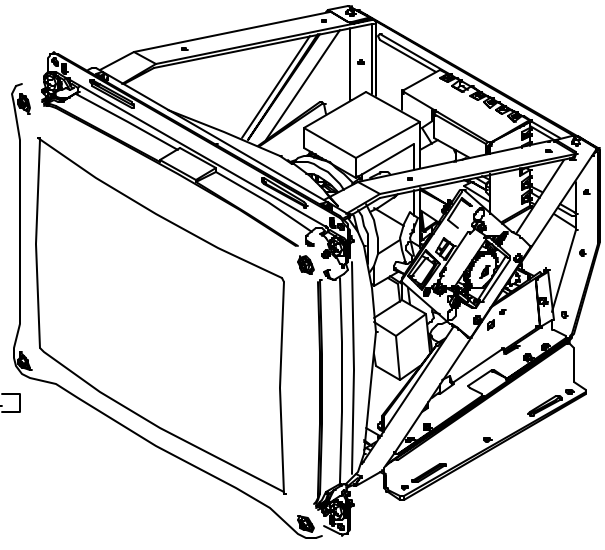

15" ITOUCH OPEN FRAME MONITOR

VIDEO CABLE
VGA

TOUCH CABLE
CONNECTOR
SERIAL

POWER MATE & LOCK
CONNECTOR
* AMP 350766

- NOTES:
- * USE AMP 350767 MATING MATE & LOCK CONNECTOR,
 - BRACKETS KIT PN C51251-000 MUST BE ORDERED SEPARATELY (SEE SHT.2).

DIMENSIONS ARE IN MILLIMETERS/INCHES

PIP NUMBER TABULATION	
PIP NUMBER	PIP DESCRIPTION
A65341-000	ET1587C-4SWA-1

NOTE:
3D CAD FILES AVAILABLE IN
IGES AND STEP FORMATS.

15" iTOUCH OPEN FRAME MONITOR
WITH OPTIONAL BOTTOM BRACKETS

TOUCH CABLE
CONNECTOR
SERIAL

VIDEO
CABLE
VGA

POWER MATE&LOCK
CONNECTOR
*AMP 350766

OPTIONAL
BRACKETS

PART NUMBER TABULATION		
PIP NUMBER	PIP DESCRIPTION	BRACKETS KIT
A65341-000	ET1587C-4SWA-1	C51251-000

DIMENSIONS ARE IN MILLIMETERS/INCHES