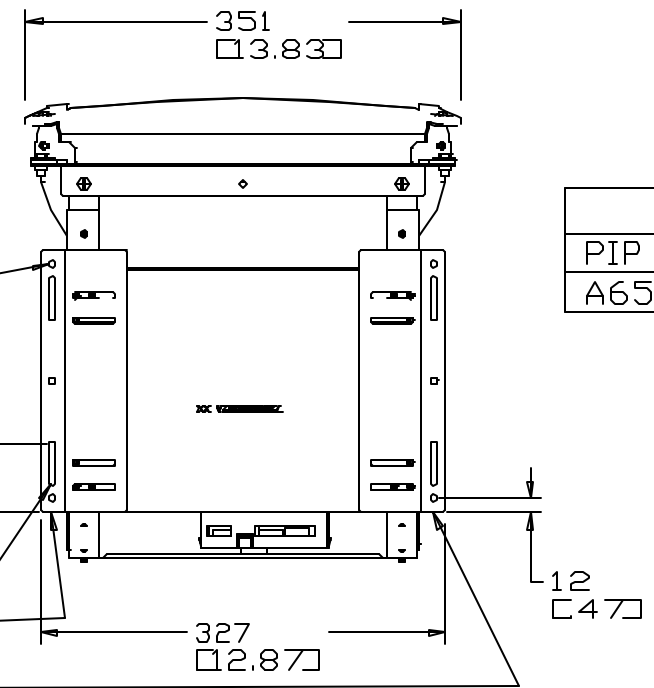

15" ITOUCH OPEN FRAME MONITOR

VIDEO CABLE
VGA

TOUCH CABLE
CONNECTOR
SERIAL

POWER MATE & LOCK
CONNECTOR
* AMP 350766

- NOTES:
- * USE AMP 350767 MATING MATE & LOCK CONNECTOR,
 - BRACKETS KIT PN C51251-000 MUST BE ORDERED SEPARATELY (SEE SHT.2).

DIMENSIONS ARE IN MILLIMETERS/INCHES

PIP NUMBER TABULATION	
PIP NUMBER	PIP DESCRIPTION
A65341-000	ET1587C-4SWA-1

NOTE:
3D CAD FILES AVAILABLE IN
IGES AND STEP FORMATS.

15" iTOUCH OPEN FRAME MONITOR
WITH OPTIONAL BOTTOM BRACKETS

TOUCH CABLE
CONNECTOR
SERIAL

VIDEO
CABLE
VGA

POWER MATE&LOCK
CONNECTOR
*AMP 350766

OPTIONAL
BRACKETS

PART NUMBER TABULATION		
PIP NUMBER	PIP DESCRIPTION	BRACKETS KIT
A65341-000	ET1587C-4SWA-1	C51251-000

DIMENSIONS ARE IN MILLIMETERS/INCHES