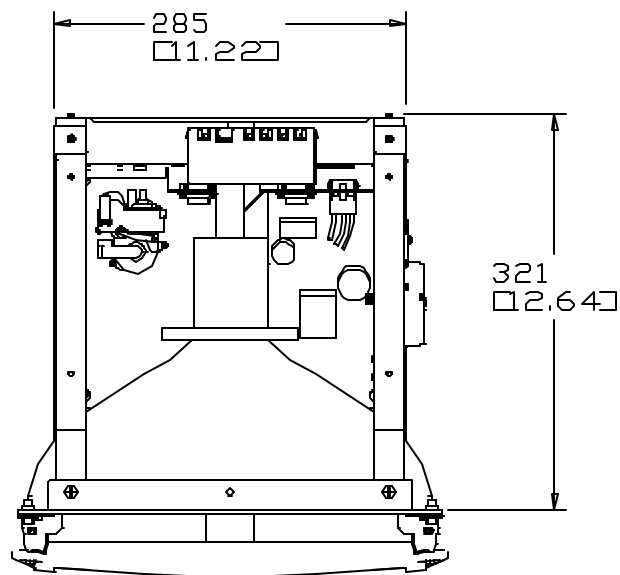

15" ITOUCH OPEN FRAME MONITOR

VIDEO CABLE
VGA

TOUCH CABLE
CONNECTOR
SERIAL

POWER MATE & LOCK
CONNECTOR
* AMP 350766

- NOTES:
- * USE AMP 350767 MATING MATE & LOCK CONNECTOR,
 - BRACKETS KIT PN C51251-000 MUST BE ORDERED SEPARATELY (SEE SHT.2).

DIMENSIONS ARE IN MILLIMETERS/INCHES

PIP NUMBER TABULATION	
PIP NUMBER	PIP DESCRIPTION
A65341-000	ET1587C-4SWA-1

NOTE:
3D CAD FILES AVAILABLE IN
IGES AND STEP FORMATS.

15" iTOUCH OPEN FRAME MONITOR
WITH OPTIONAL BOTTOM BRACKETS

TOUCH CABLE
CONNECTOR
SERIAL

VIDEO
CABLE
VGA

POWER MATE&LOCK
CONNECTOR
*AMP 350766

OPTIONAL
BRACKETS

PART NUMBER TABULATION		
PIP NUMBER	PIP DESCRIPTION	BRACKETS KIT
A65341-000	ET1587C-4SWA-1	C51251-000

DIMENSIONS ARE IN MILLIMETERS/INCHES