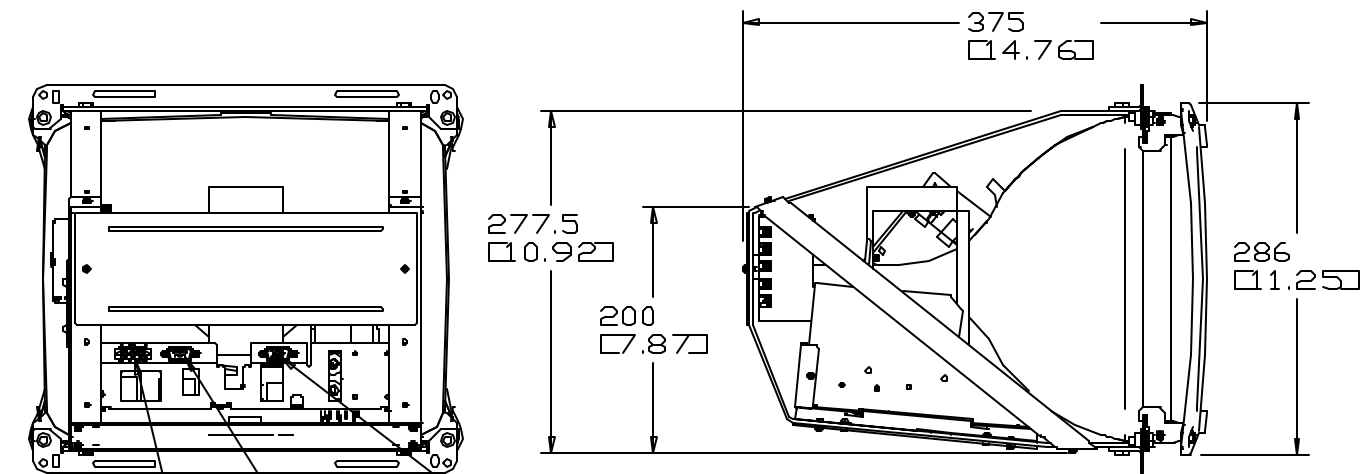

15" ITOUCH OPEN FRAME MONITOR

VIDEO CABLE
VGA

TOUCH CABLE
CONNECTOR
SERIAL

POWER MATE & LOCK
CONNECTOR
* AMP 350766

- NOTES:
- * USE AMP 350767 MATING MATE & LOCK CONNECTOR,
 - BRACKETS KIT PN C51251-000 MUST BE ORDERED SEPARATELY (SEE SHT.2).

DIMENSIONS ARE IN MILLIMETERS/INCHES

PIP NUMBER TABULATION	
PIP NUMBER	PIP DESCRIPTION
A65341-000	ET1587C-4SWA-1

NOTE:
3D CAD FILES AVAILABLE IN
IGES AND STEP FORMATS.

15" iTOUCH OPEN FRAME MONITOR
WITH OPTIONAL BOTTOM BRACKETS

TOUCH CABLE
CONNECTOR
SERIAL

VIDEO
CABLE
VGA

POWER MATE&LOCK
CONNECTOR
*AMP 350766

OPTIONAL
BRACKETS

PART NUMBER TABULATION		
PIP NUMBER	PIP DESCRIPTION	BRACKETS KIT
A65341-000	ET1587C-4SWA-1	C51251-000

DIMENSIONS ARE IN MILLIMETERS/INCHES