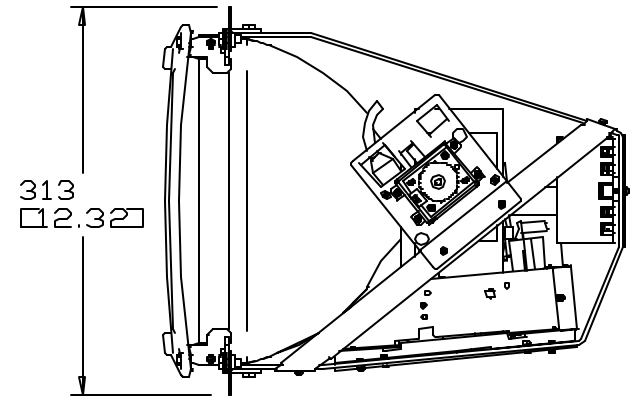

15" ITOUCH OPEN FRAME MONITOR

VIDEO CABLE
VGA

TOUCH CABLE
CONNECTOR
SERIAL

POWER MATE & LOCK
CONNECTOR
* AMP 350766

- NOTES:
- * USE AMP 350767 MATING MATE & LOCK CONNECTOR,
 - BRACKETS KIT PN C51251-000 MUST BE ORDERED SEPARATELY (SEE SHT.2).

DIMENSIONS ARE IN MILLIMETERS/INCHES

PIP NUMBER TABULATION	
PIP NUMBER	PIP DESCRIPTION
A65341-000	ET1587C-4SWA-1

NOTE:
3D CAD FILES AVAILABLE IN
IGES AND STEP FORMATS.

15" iTOUCH OPEN FRAME MONITOR
WITH OPTIONAL BOTTOM BRACKETS

TOUCH CABLE
CONNECTOR
SERIAL

VIDEO
CABLE
VGA

POWER MATE&LOCK
CONNECTOR
*AMP 350766

OPTIONAL
BRACKETS

PART NUMBER TABULATION		
PIP NUMBER	PIP DESCRIPTION	BRACKETS KIT
A65341-000	ET1587C-4SWA-1	C51251-000

DIMENSIONS ARE IN MILLIMETERS/INCHES