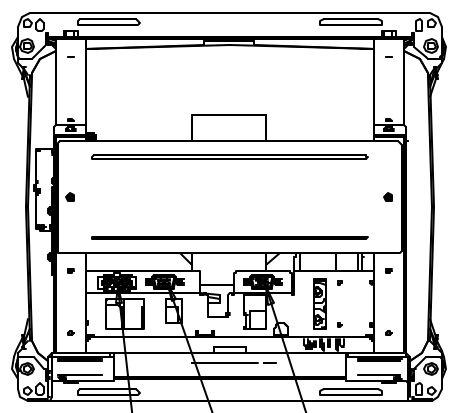

15" ITOUCH OPEN FRAME MONITOR

VIDEO CABLE
VGA

TOUCH CABLE
CONNECTOR
SERIAL

POWER MATE & LOCK
CONNECTOR
* AMP 350766

- NOTES:
- * USE AMP 350767 MATING MATE & LOCK CONNECTOR,
 - BRACKETS KIT PN C51251-000 MUST BE ORDERED SEPARATELY (SEE SHT.2).

DIMENSIONS ARE IN MILLIMETERS/INCHES

PIP NUMBER TABULATION	
PIP NUMBER	PIP DESCRIPTION
A65341-000	ET1587C-4SWA-1

NOTE:
3D CAD FILES AVAILABLE IN
IGES AND STEP FORMATS.

15" iTOUCH OPEN FRAME MONITOR
WITH OPTIONAL BOTTOM BRACKETS

TOUCH CABLE
CONNECTOR
SERIAL

VIDEO
CABLE
VGA

POWER MATE&LOCK
CONNECTOR
*AMP 350766

OPTIONAL
BRACKETS

PART NUMBER TABULATION		
PIP NUMBER	PIP DESCRIPTION	BRACKETS KIT
A65341-000	ET1587C-4SWA-1	C51251-000

DIMENSIONS ARE IN MILLIMETERS/INCHES