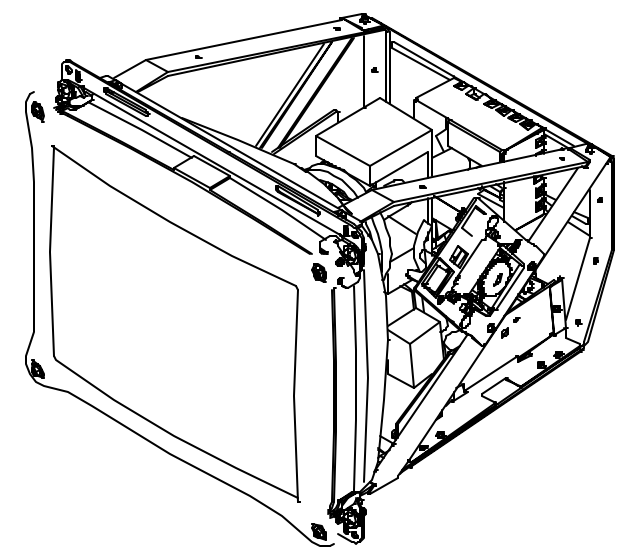

15" ITOUCH OPEN FRAME MONITOR

VIDEO CABLE
VGA

TOUCH CABLE
CONNECTOR
SERIAL

POWER MATE & LOCK
CONNECTOR
* AMP 350766

- NOTES:
- * USE AMP 350767 MATING MATE & LOCK CONNECTOR,
 - BRACKETS KIT PN C51251-000 MUST BE ORDERED SEPARATELY (SEE SHT.2).

DIMENSIONS ARE IN MILLIMETERS/INCHES

PIP NUMBER TABULATION	
PIP NUMBER	PIP DESCRIPTION
A65341-000	ET1587C-4SWA-1

NOTE:
3D CAD FILES AVAILABLE IN
IGES AND STEP FORMATS.

15" iTOUCH OPEN FRAME MONITOR
WITH OPTIONAL BOTTOM BRACKETS

TOUCH CABLE
CONNECTOR
SERIAL

VIDEO
CABLE
VGA

POWER MATE&LOCK
CONNECTOR
*AMP 350766

OPTIONAL
BRACKETS

PART NUMBER TABULATION		
PIP NUMBER	PIP DESCRIPTION	BRACKETS KIT
A65341-000	ET1587C-4SWA-1	C51251-000

DIMENSIONS ARE IN MILLIMETERS/INCHES