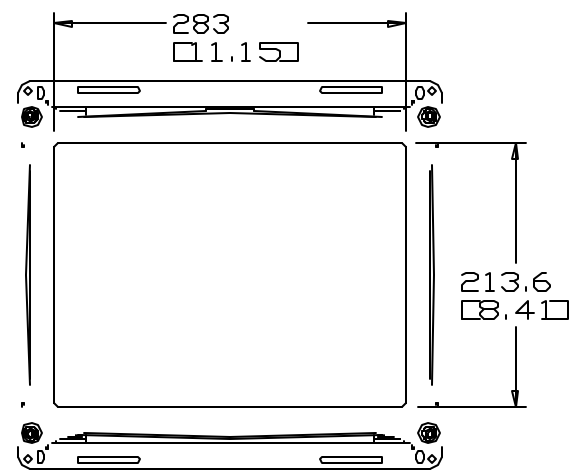

15" ITOUCH OPEN FRAME MONITOR

VIDEO CABLE
VGA

TOUCH CABLE
CONNECTOR
SERIAL

POWER MATE & LOCK
CONNECTOR
* AMP 350766

- NOTES:
- * USE AMP 350767 MATING MATE & LOCK CONNECTOR,
 - BRACKETS KIT PN C51251-000 MUST BE ORDERED SEPARATELY (SEE SHT.2).

DIMENSIONS ARE IN MILLIMETERS/INCHES

PIP NUMBER TABULATION	
PIP NUMBER	PIP DESCRIPTION
A65341-000	ET1587C-4SWA-1

NOTE:
3D CAD FILES AVAILABLE IN
IGES AND STEP FORMATS.

15" iTOUCH OPEN FRAME MONITOR
WITH OPTIONAL BOTTOM BRACKETS

TOUCH CABLE
CONNECTOR
SERIAL

VIDEO
CABLE
VGA

POWER MATE&LOCK
CONNECTOR
*AMP 350766

OPTIONAL
BRACKETS

PART NUMBER TABULATION		
PIP NUMBER	PIP DESCRIPTION	BRACKETS KIT
A65341-000	ET1587C-4SWA-1	C51251-000

DIMENSIONS ARE IN MILLIMETERS/INCHES