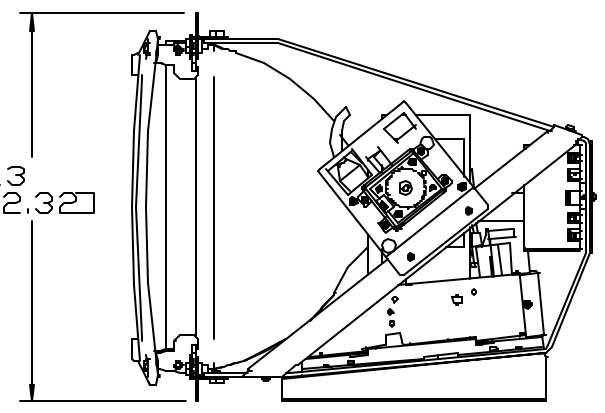

15" ITOUCH OPEN FRAME MONITOR

VIDEO CABLE
VGA

TOUCH CABLE
CONNECTOR
SERIAL

POWER MATE & LOCK
CONNECTOR
* AMP 350766

- NOTES:
- * USE AMP 350767 MATING MATE & LOCK CONNECTOR,
 - BRACKETS KIT PN C51251-000 MUST BE ORDERED SEPARATELY (SEE SHT.2).

DIMENSIONS ARE IN MILLIMETERS/INCHES

PIP NUMBER TABULATION	
PIP NUMBER	PIP DESCRIPTION
A65341-000	ET1587C-4SWA-1

NOTE:
3D CAD FILES AVAILABLE IN
IGES AND STEP FORMATS.

15" iTOUCH OPEN FRAME MONITOR
WITH OPTIONAL BOTTOM BRACKETS

TOUCH CABLE
CONNECTOR
SERIAL

VIDEO
CABLE
VGA

POWER MATE&LOCK
CONNECTOR
*AMP 350766

OPTIONAL
BRACKETS

PART NUMBER TABULATION		
PIP NUMBER	PIP DESCRIPTION	BRACKETS KIT
A65341-000	ET1587C-4SWA-1	C51251-000

DIMENSIONS ARE IN MILLIMETERS/INCHES