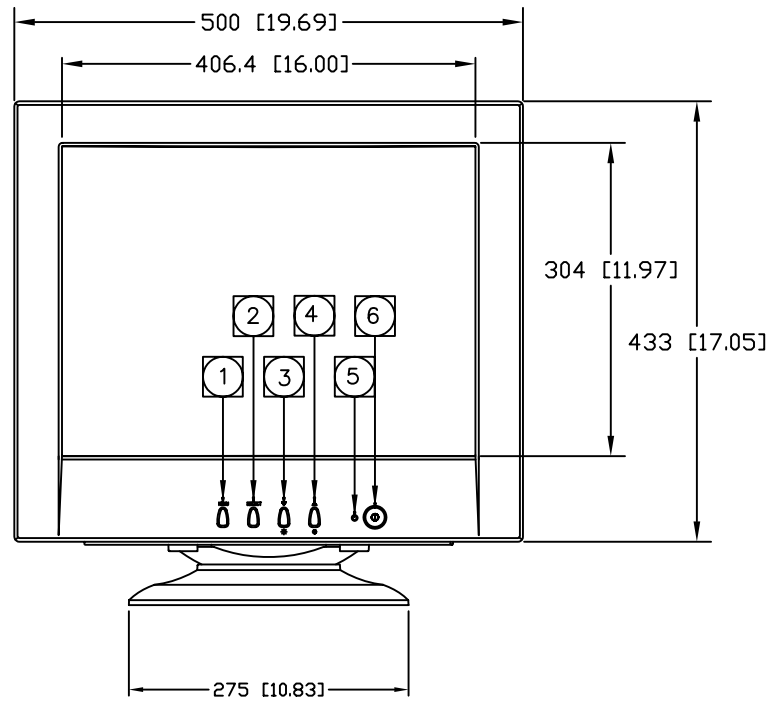

2125C DESKTOP TOUCHMONITOR

NO	PART NAME	Q'TY
①	MODE MENU	1
②	MODE SELECT	1
③	CONTROL DOWN/BRIGHTNESS	1
④	CONTROL UP/CONTRAST	1
⑤	LED FOR POWER	1
⑥	BUTTON POWER	1
⑦	SERIAL OR USB CONNECTOR	1
⑧	AC INLET	1
⑨	D-SUB CONNECTOR	1
⑩	RGB CONNECTOR	5

MAXIMUM FORWARD TILT 5°

MAXIMUM AFT TILT 12°

DIMENSIONS ARE IN MILLIMETERS [INCHES]

ITEM	DESCRIPTION
074698-000	ET2125C-4SWD-1
C37655-000	ET2125C-4UWD-1

DETAIL A  
SCALE 2:1