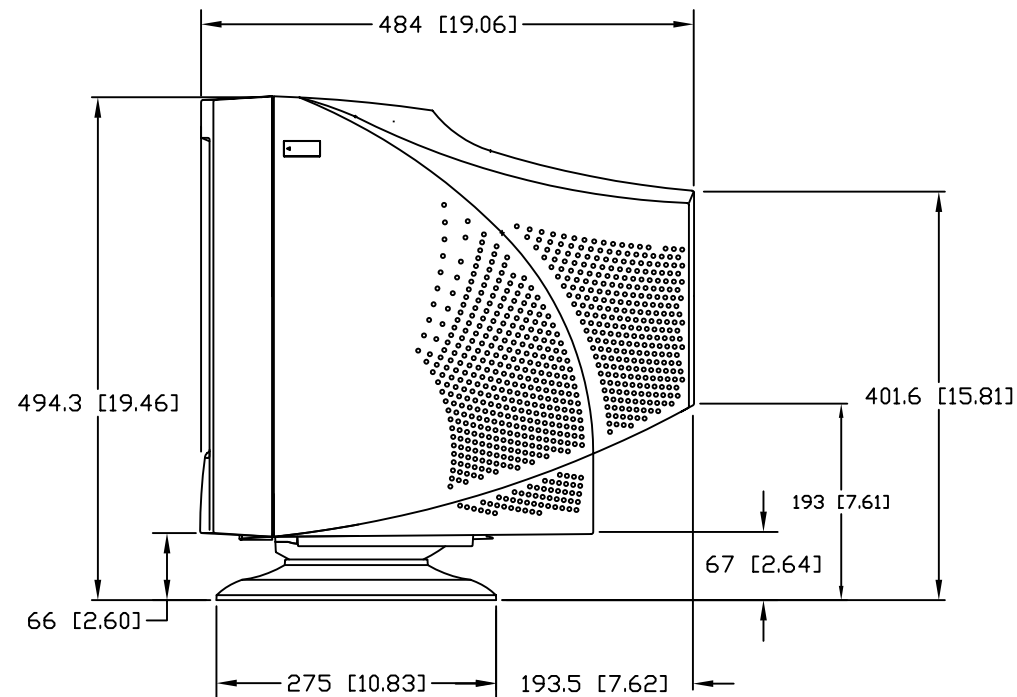

2125C DESKTOP TOUCHMONITOR

NO	PART NAME	Q'TY
①	MODE MENU	1
②	MODE SELECT	1
③	CONTROL DOWN/BRIGHTNESS	1
④	CONTROL UP/CONTRAST	1
⑤	LED FOR POWER	1
⑥	BUTTON POWER	1
⑦	SERIAL OR USB CONNECTOR	1
⑧	AC INLET	1
⑨	D-SUB CONNECTOR	1
⑩	RGB CONNECTOR	5

MAXIMUM FORWARD TILT 5°

MAXIMUM AFT TILT 12°

DIMENSIONS ARE IN MILLIMETERS [INCHES]

ITEM	DESCRIPTION
074698-000	ET2125C-4SWD-1
C37655-000	ET2125C-4UWD-1

DETAIL A  
SCALE 2:1