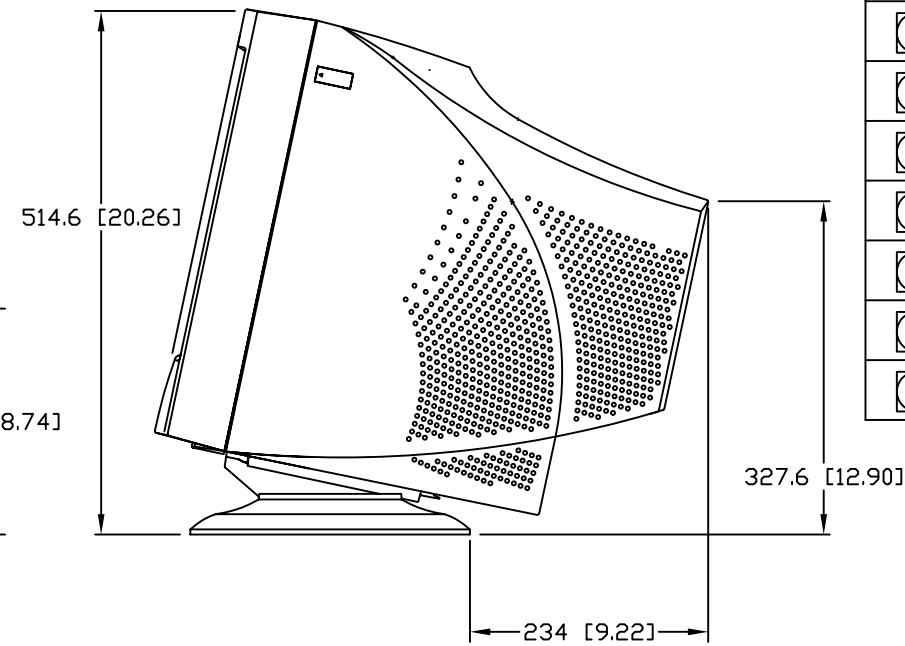

2125C DESKTOP TOUCHMONITOR

NO	PART NAME	Q'TY
①	MODE MENU	1
②	MODE SELECT	1
③	CONTROL DOWN/BRIGHTNESS	1
④	CONTROL UP/CONTRAST	1
⑤	LED FOR POWER	1
⑥	BUTTON POWER	1
⑦	SERIAL OR USB CONNECTOR	1
⑧	AC INLET	1
⑨	D-SUB CONNECTOR	1
⑩	RGB CONNECTOR	5

MAXIMUM FORWARD TILT 5°

MAXIMUM AFT TILT 12°

DIMENSIONS ARE IN MILLIMETERS [INCHES]

ITEM	DESCRIPTION
074698-000	ET2125C-4SWD-1
C37655-000	ET2125C-4UWD-1

DETAIL A  
SCALE 2:1