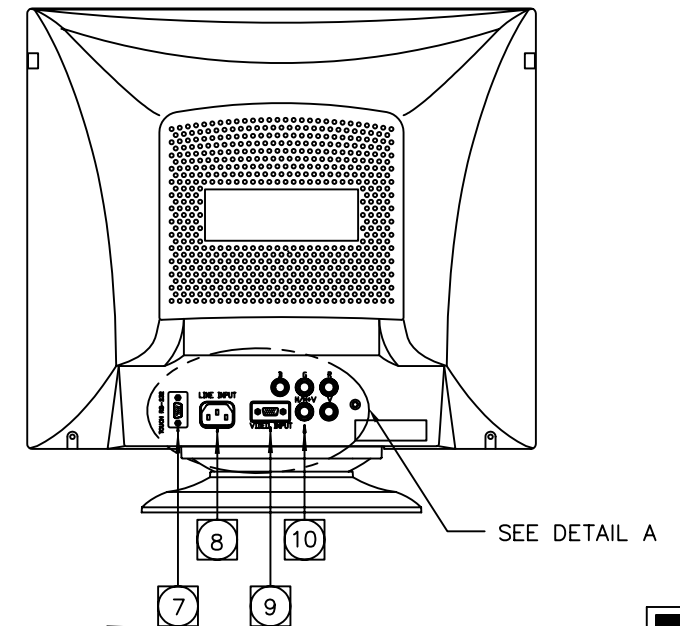

2125C DESKTOP TOUCHMONITOR

NO	PART NAME	Q'TY
①	MODE MENU	1
②	MODE SELECT	1
③	CONTROL DOWN/BRIGHTNESS	1
④	CONTROL UP/CONTRAST	1
⑤	LED FOR POWER	1
⑥	BUTTON POWER	1
⑦	SERIAL OR USB CONNECTOR	1
⑧	AC INLET	1
⑨	D-SUB CONNECTOR	1
⑩	RGB CONNECTOR	5

MAXIMUM FORWARD TILT 5°

MAXIMUM AFT TILT 12°

DIMENSIONS ARE IN MILLIMETERS [INCHES]

ITEM	DESCRIPTION
074698-000	ET2125C-4SWD-1
C37655-000	ET2125C-4UWD-1

DETAIL A  
SCALE 2:1