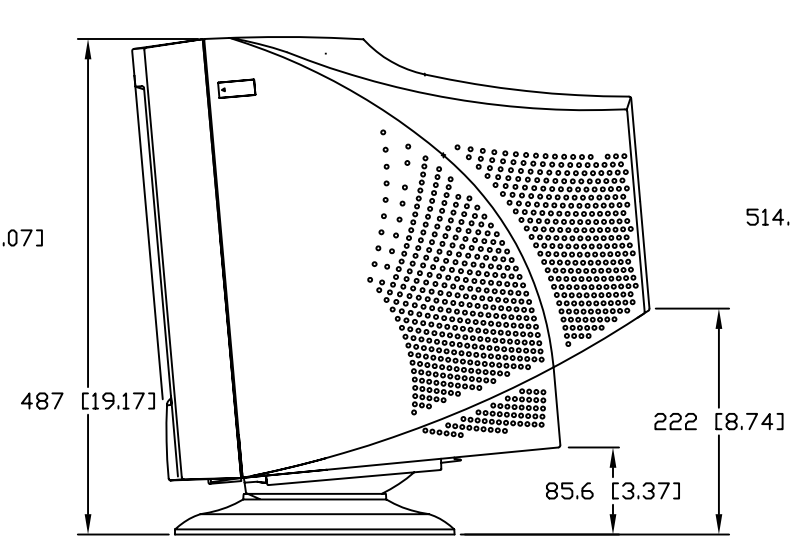

2125C DESKTOP TOUCHMONITOR

NO	PART NAME	Q'TY
①	MODE MENU	1
②	MODE SELECT	1
③	CONTROL DOWN/BRIGHTNESS	1
④	CONTROL UP/CONTRAST	1
⑤	LED FOR POWER	1
⑥	BUTTON POWER	1
⑦	SERIAL OR USB CONNECTOR	1
⑧	AC INLET	1
⑨	D-SUB CONNECTOR	1
⑩	RGB CONNECTOR	5

MAXIMUM FORWARD TILT 5°

MAXIMUM AFT TILT 12°

DIMENSIONS ARE IN MILLIMETERS [INCHES]

ITEM	DESCRIPTION
074698-000	ET2125C-4SWD-1
C37655-000	ET2125C-4UWD-1

DETAIL A  
SCALE 2:1