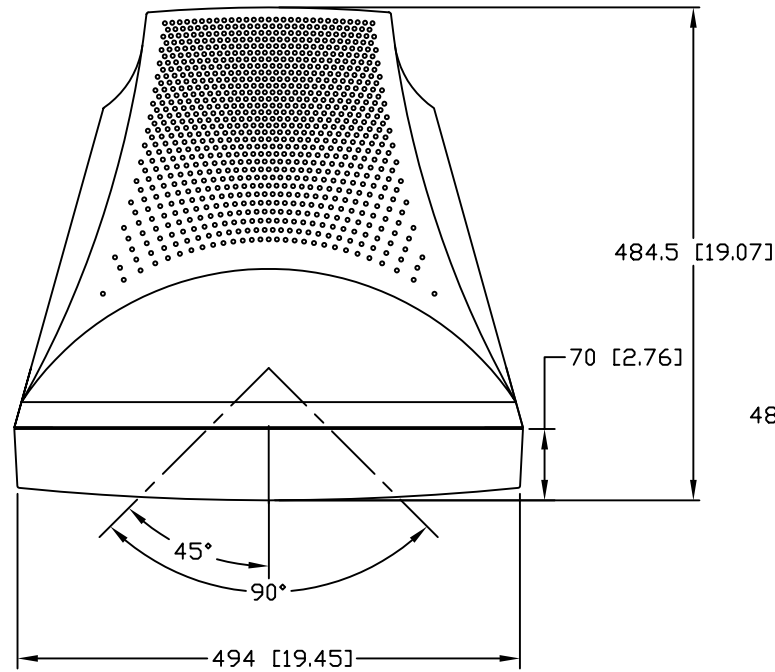

2125C DESKTOP TOUCHMONITOR

NO	PART NAME	Q'TY
①	MODE MENU	1
②	MODE SELECT	1
③	CONTROL DOWN/BRIGHTNESS	1
④	CONTROL UP/CONTRAST	1
⑤	LED FOR POWER	1
⑥	BUTTON POWER	1
⑦	SERIAL OR USB CONNECTOR	1
⑧	AC INLET	1
⑨	D-SUB CONNECTOR	1
⑩	RGB CONNECTOR	5

MAXIMUM FORWARD TILT 5°

MAXIMUM AFT TILT 12°

DIMENSIONS ARE IN MILLIMETERS [INCHES]

ITEM	DESCRIPTION
074698-000	ET2125C-4SWD-1
C37655-000	ET2125C-4UWD-1

DETAIL A  
SCALE 2:1