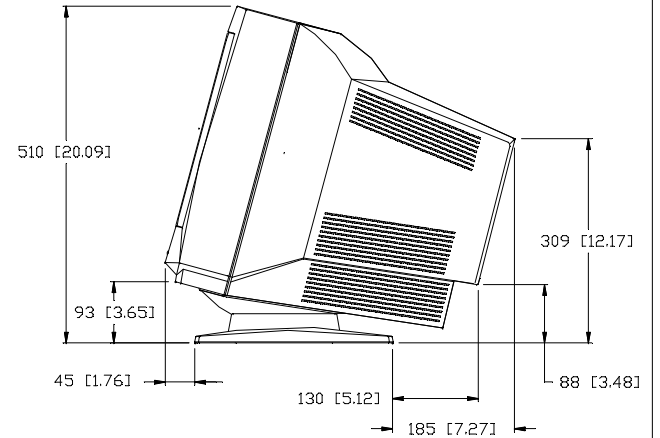

2125C DESKTOP TOUCHMONITOR

MAXIMUM FORWARD TILT 5°

MAXIMUM AFT TILT 15°

DIMENSIONS ARE IN MILLIMETERS [INCHES]

ITEM	DESCRIPTION
167658-000	ET2125C-4SWB-1