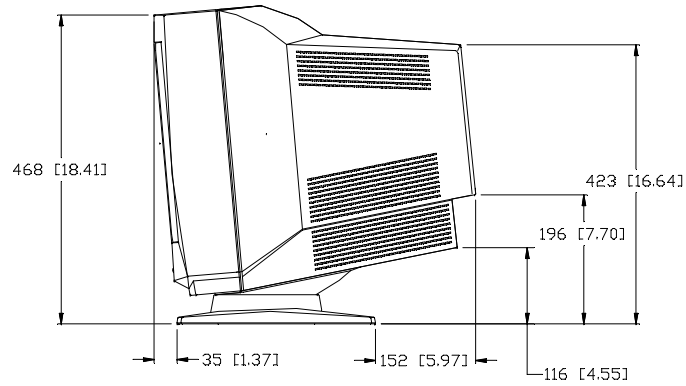

2125C DESKTOP TOUCHMONITOR

MAXIMUM FORWARD TILT 5°

MAXIMUM AFT TILT 15°

DIMENSIONS ARE IN MILLIMETERS [INCHES]

ITEM	DESCRIPTION
167658-000	ET2125C-4SWB-1