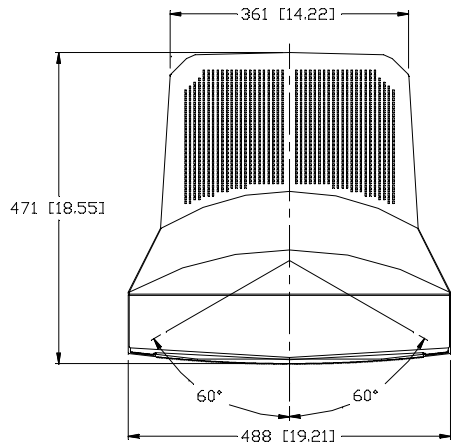

2125C DESKTOP TOUCHMONITOR

MAXIMUM FORWARD TILT 5°

MAXIMUM AFT TILT 15°

DIMENSIONS ARE IN MILLIMETERS [INCHES]

ITEM	DESCRIPTION
167658-000	ET2125C-4SWB-1