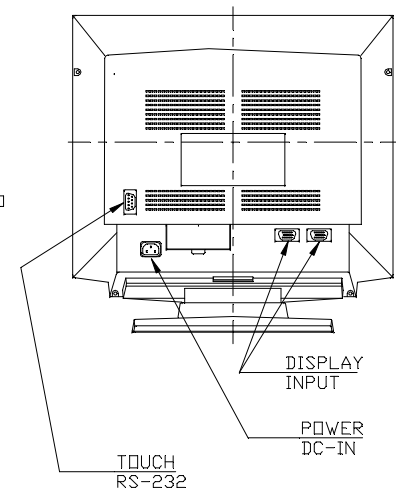

2125C DESKTOP TOUCHMONITOR

MAXIMUM FORWARD TILT 5°

MAXIMUM AFT TILT 15°

DIMENSIONS ARE IN MILLIMETERS [INCHES]

ITEM	DESCRIPTION
167658-000	ET2125C-4SWB-1