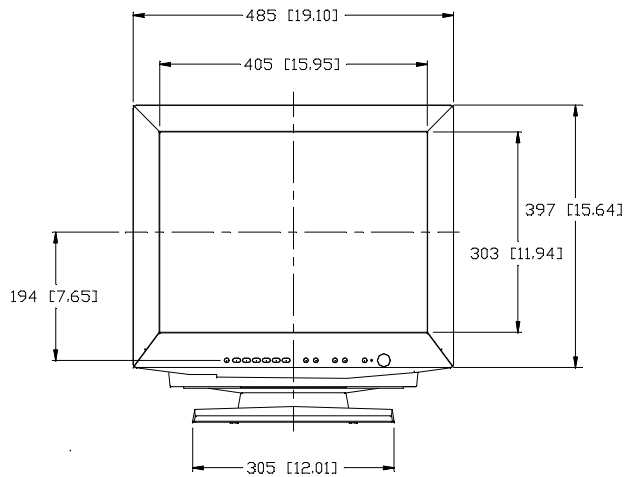

2125C DESKTOP TOUCHMONITOR

MAXIMUM FORWARD TILT 5°

MAXIMUM AFT TILT 15°

DIMENSIONS ARE IN MILLIMETERS [INCHES]

ITEM	DESCRIPTION
167658-000	ET2125C-4SWB-1