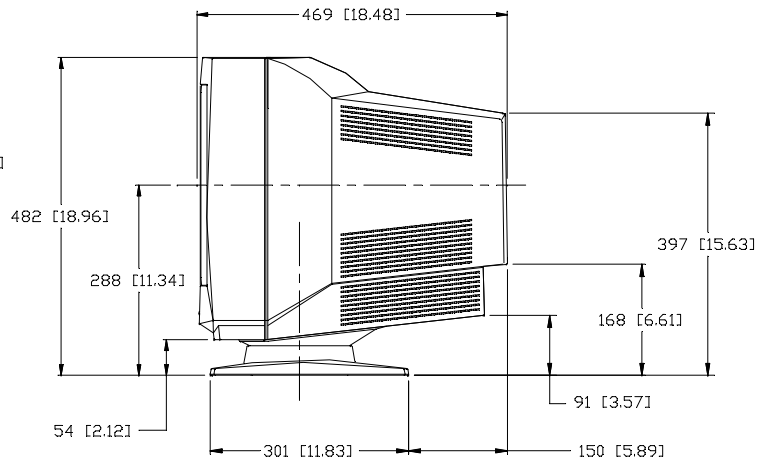

2125C DESKTOP TOUCHMONITOR

MAXIMUM FORWARD TILT 5°

MAXIMUM AFT TILT 15°

DIMENSIONS ARE IN MILLIMETERS [INCHES]

ITEM	DESCRIPTION
167658-000	ET2125C-4SWB-1