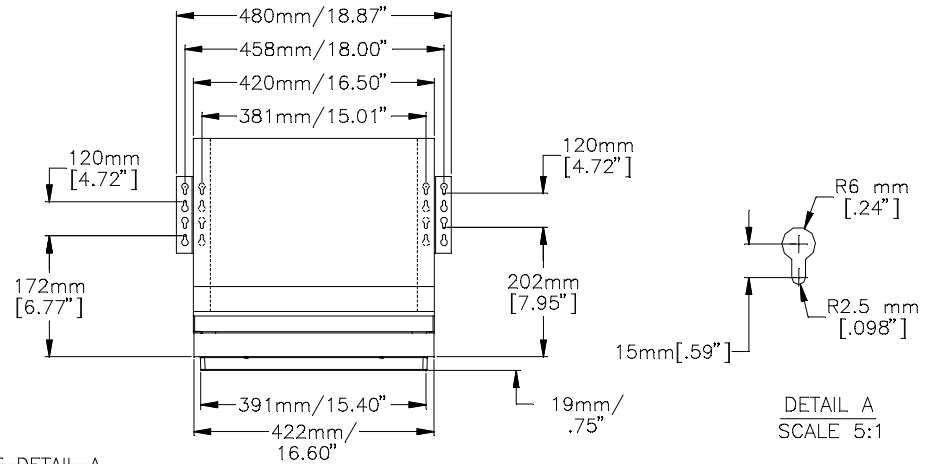

1745C SERIES KIOSK TOUCHMONITOR

ITEM	DESCRIPTION
140926-000	ET1745C-4SWD-1
288244-000	ET1745C-8SWD-1
236654-000	ET1745C-8UWD-1
453624-000	ET1745C-4UWD-1

DIMENSIONS ARE IN MILLIMETERS/INCHES
DRAWING NOT TO SCALE

NOTE:
OSD CONTROLS ACCESSED
FROM BOTTOM OF UNIT