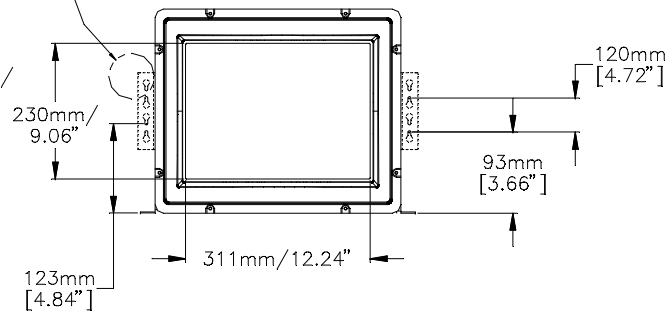

1745C SERIES KIOSK TOUCHMONITOR

ITEM	DESCRIPTION
140926-000	ET1745C-4SWD-1
288244-000	ET1745C-8SWD-1
236654-000	ET1745C-8UWD-1
453624-000	ET1745C-4UWD-1

DIMENSIONS ARE IN MILLIMETERS/INCHES
DRAWING NOT TO SCALE

NOTE:
OSD CONTROLS ACCESSED
FROM BOTTOM OF UNIT