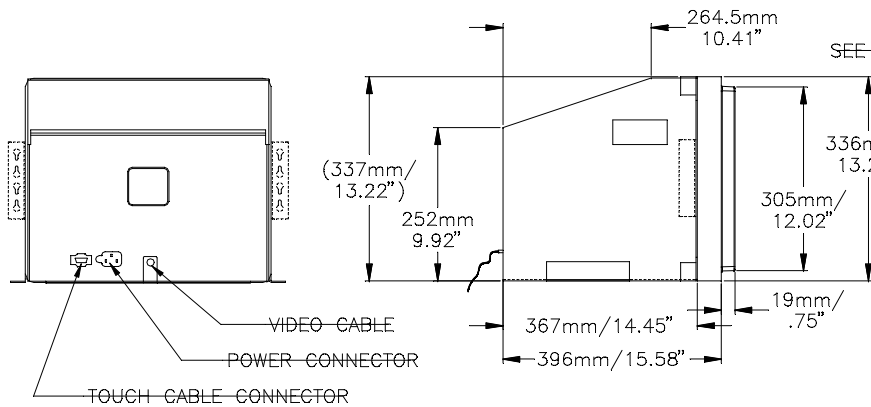

1745C SERIES KIOSK TOUCHMONITOR

ITEM	DESCRIPTION
140926-000	ET1745C-4SWD-1
288244-000	ET1745C-8SWD-1
236654-000	ET1745C-8UWD-1
453624-000	ET1745C-4UWD-1

DIMENSIONS ARE IN MILLIMETERS/INCHES
DRAWING NOT TO SCALE