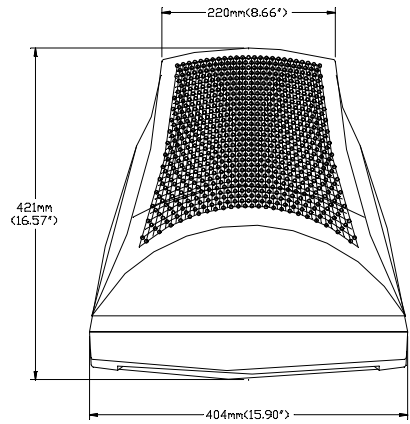

1725C AND 1726C SERIES DESKTOP TOUCHMONITOR

MAXIMUM FORWARD TILT: 5°

MAXIMUM AFT TILT: 12°

PART NUMBER TABULATION

PIP NUMBER	PIP DESCRIPTION
310930-000	ET1725C-8UWD-1
319392-000	ET1725C-8SWD-0
573954-000	ET1725C-8SWD-1
090862-000	ET1725C-7SWD-0
408064-000	ET1725C-7SWD-1
709348-000	ET1725C-7NND-1
007472-000	ET1726C-7SWD-1
597554-000	ET1726C-8SWD-1
E00544-000	ET1726C-8UWD-1

DIMENSIONS ARE IN MILLIMETERS/INCHES
DRAWING NOT TO SCALE