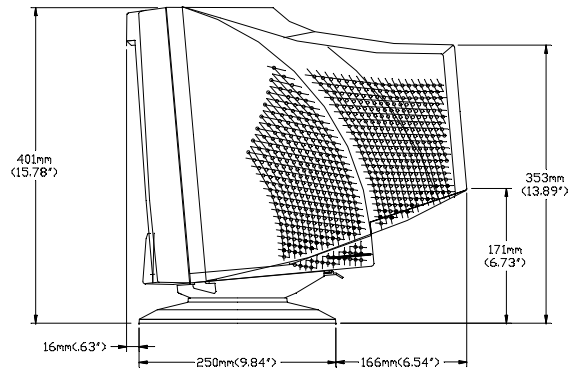

1725C AND 1726C SERIES DESKTOP TOUCHMONITOR

MAXIMUM FORWARD TILT: 5°

MAXIMUM AFT TILT: 12°

PART NUMBER TABULATION

PIP NUMBER	PIP DESCRIPTION
310930-000	ET1725C-8UWD-1
319392-000	ET1725C-8SWD-0
573954-000	ET1725C-8SWD-1
090862-000	ET1725C-7SWD-0
408064-000	ET1725C-7SWD-1
709348-000	ET1725C-7NND-1
007472-000	ET1726C-7SWD-1
597554-000	ET1726C-8SWD-1
E00544-000	ET1726C-8UWD-1

DIMENSIONS ARE IN MILLIMETERS/INCHES
DRAWING NOT TO SCALE