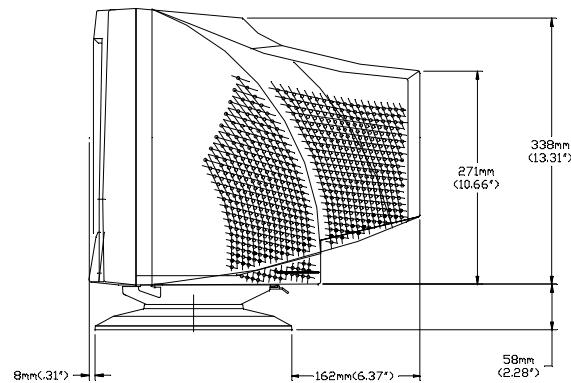

1725C AND 1726C SERIES DESKTOP TOUCHMONITOR

MAXIMUM FORWARD TILT: 5°

MAXIMUM AFT TILT: 12°

PART NUMBER TABULATION

PIP NUMBER	PIP DESCRIPTION
310930-000	ET1725C-8UWD-1
319392-000	ET1725C-8SWD-0
573954-000	ET1725C-8SWD-1
090862-000	ET1725C-7SWD-0
408064-000	ET1725C-7SWD-1
709348-000	ET1725C-7NND-1
007472-000	ET1726C-7SWD-1
597554-000	ET1726C-8SWD-1
E00544-000	ET1726C-8UWD-1

DIMENSIONS ARE IN MILLIMETERS/INCHES
DRAWING NOT TO SCALE