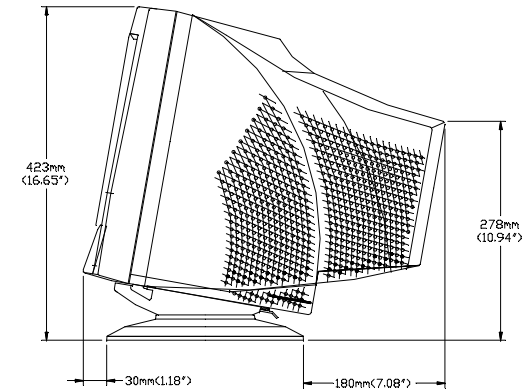

1725C AND 1726C SERIES DESKTOP TOUCHMONITOR

MAXIMUM FORWARD TILT: 5°

MAXIMUM AFT TILT: 12°

PART NUMBER TABULATION

PIP NUMBER	PIP DESCRIPTION
310930-000	ET1725C-8UWD-1
319392-000	ET1725C-8SWD-0
573954-000	ET1725C-8SWD-1
090862-000	ET1725C-7SWD-0
408064-000	ET1725C-7SWD-1
709348-000	ET1725C-7NND-1
007472-000	ET1726C-7SWD-1
597554-000	ET1726C-8SWD-1
E00544-000	ET1726C-8UWD-1

DIMENSIONS ARE IN MILLIMETERS/INCHES
DRAWING NOT TO SCALE