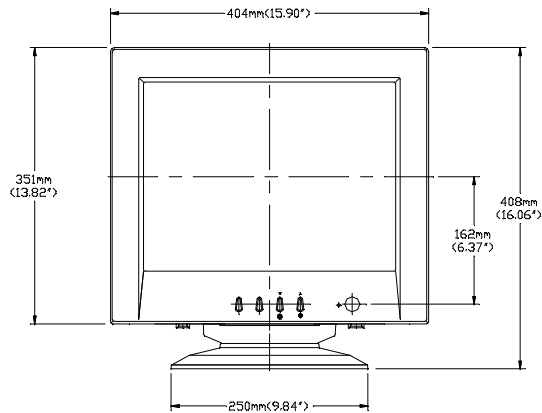

1725C AND 1726C SERIES DESKTOP TOUCHMONITOR

MAXIMUM FORWARD TILT: 5°

MAXIMUM AFT TILT: 12°

PART NUMBER TABULATION

PIP NUMBER	PIP DESCRIPTION
310930-000	ET1725C-8UWD-1
319392-000	ET1725C-8SWD-0
573954-000	ET1725C-8SWD-1
090862-000	ET1725C-7SWD-0
408064-000	ET1725C-7SWD-1
709348-000	ET1725C-7NND-1
007472-000	ET1726C-7SWD-1
597554-000	ET1726C-8SWD-1
E00544-000	ET1726C-8UWD-1

DIMENSIONS ARE IN MILLIMETERS/INCHES
DRAWING NOT TO SCALE