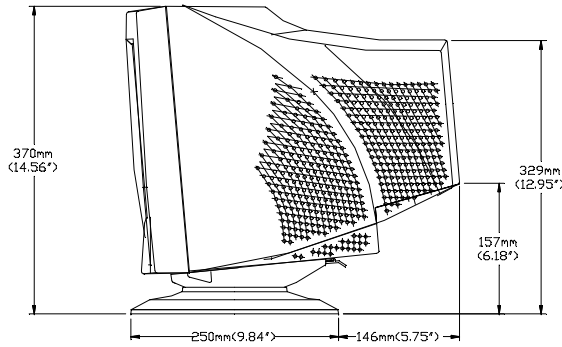

1525C AND 1526C SERIES DESKTOP TOUCHMONITOR

MAXIMUM FORWARD TILT: 5°

MAXIMUM AFT TILT: 12°

PART NUMBER TABULATION

PIP NUMBER	PIP DESCRIPTION
127350-000	ET1525C-8UWD-1
204088-000	ET1525C-8SWD-0
600190-000	ET1525C-8SWD-1
837156-000	ET1525C-7UWD-1
039766-000	ET1525C-7SWD-0
200616-000	ET1525C-7SWD-1
052404-000	ET1525C-7NND-0
305504-000	ET1525C-7NND-1
649558-000	ET1526C-7SWD-1
236270-000	ET1526C-7UWD-1
822636-000	ET1526C-8SWD-1
871510-000	ET1526C-8UWD-1

DIMENSIONS ARE IN MILLIMETERS/INCHES
DRAWING NOT TO SCALE