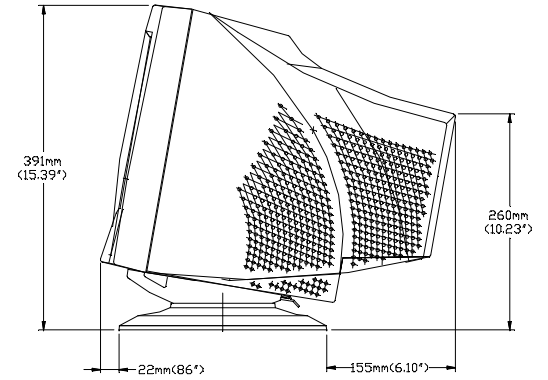

1525C AND 1526C SERIES DESKTOP TOUCHMONITOR

MAXIMUM FORWARD TILT: 5°

MAXIMUM AFT TILT: 12°

PART NUMBER TABULATION

PIP NUMBER	PIP DESCRIPTION
127350-000	ET1525C-8UWD-1
204088-000	ET1525C-8SWD-0
600190-000	ET1525C-8SWD-1
837156-000	ET1525C-7UWD-1
039766-000	ET1525C-7SWD-0
200616-000	ET1525C-7SWD-1
052404-000	ET1525C-7NND-0
305504-000	ET1525C-7NND-1
649558-000	ET1526C-7SWD-1
236270-000	ET1526C-7UWD-1
822636-000	ET1526C-8SWD-1
871510-000	ET1526C-8UWD-1

DIMENSIONS ARE IN MILLIMETERS/INCHES
DRAWING NOT TO SCALE