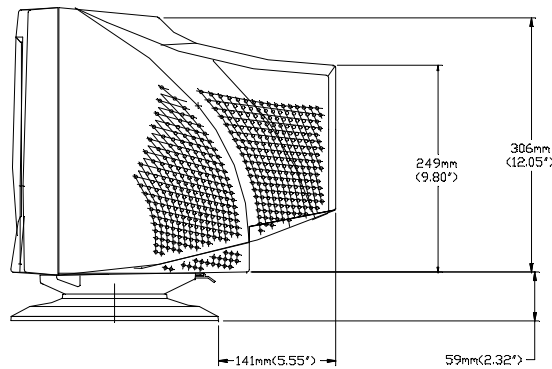

1525C AND 1526C SERIES DESKTOP TOUCHMONITOR

MAXIMUM FORWARD TILT: 5°

MAXIMUM AFT TILT: 12°

PART NUMBER TABULATION

PIP NUMBER	PIP DESCRIPTION
127350-000	ET1525C-8UWD-1
204088-000	ET1525C-8SWD-0
600190-000	ET1525C-8SWD-1
837156-000	ET1525C-7UWD-1
039766-000	ET1525C-7SWD-0
200616-000	ET1525C-7SWD-1
052404-000	ET1525C-7NND-0
305504-000	ET1525C-7NND-1
649558-000	ET1526C-7SWD-1
236270-000	ET1526C-7UWD-1
822636-000	ET1526C-8SWD-1
871510-000	ET1526C-8UWD-1

DIMENSIONS ARE IN MILLIMETERS/INCHES
DRAWING NOT TO SCALE