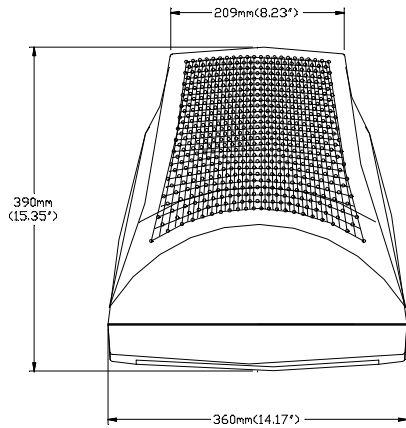

1525C AND 1526C SERIES DESKTOP TOUCHMONITOR

MAXIMUM FORWARD TILT: 5°

MAXIMUM AFT TILT: 12°

PART NUMBER TABULATION

PIP NUMBER	PIP DESCRIPTION
127350-000	ET1525C-8UWD-1
204088-000	ET1525C-8SWD-0
600190-000	ET1525C-8SWD-1
837156-000	ET1525C-7UWD-1
039766-000	ET1525C-7SWD-0
200616-000	ET1525C-7SWD-1
052404-000	ET1525C-7NND-0
305504-000	ET1525C-7NND-1
649558-000	ET1526C-7SWD-1
236270-000	ET1526C-7UWD-1
822636-000	ET1526C-8SWD-1
871510-000	ET1526C-8UWD-1

DIMENSIONS ARE IN MILLIMETERS/INCHES
DRAWING NOT TO SCALE