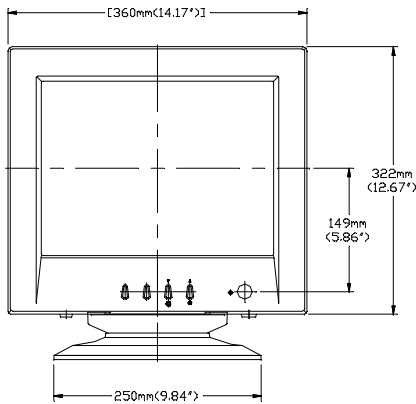

1525C AND 1526C SERIES DESKTOP TOUCHMONITOR

MAXIMUM FORWARD TILT: 5°

MAXIMUM AFT TILT: 12°

PART NUMBER TABULATION

PIP NUMBER	PIP DESCRIPTION
127350-000	ET1525C-8UWD-1
204088-000	ET1525C-8SWD-0
600190-000	ET1525C-8SWD-1
837156-000	ET1525C-7UWD-1
039766-000	ET1525C-7SWD-0
200616-000	ET1525C-7SWD-1
052404-000	ET1525C-7NND-0
305504-000	ET1525C-7NND-1
649558-000	ET1526C-7SWD-1
236270-000	ET1526C-7UWD-1
822636-000	ET1526C-8SWD-1
871510-000	ET1526C-8UWD-1

DIMENSIONS ARE IN MILLIMETERS/INCHES
DRAWING NOT TO SCALE