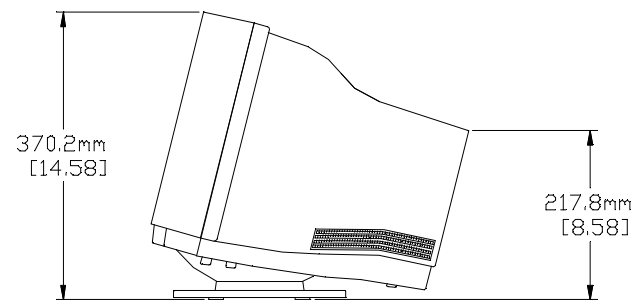

ELD 140C TOUCHMONITOR

MAXIMUM FORWARD TILT 5°

MAXIMUM AFT TILT 14°

PART NUMBER	DESCRIPTION
528547-000	ETC140C-7SWB-1
813233-000	ETC140C-7SWB-0
396665-000	ETC140C-7UWB-1
142389-000	ETC140C-7NNB-1
766493-000	ETC140C-7NNB-0
704777-000	ETC140C-8SWA-1
263313-000	ETC140C-8SWB-0
707421-000	ETC140C-7SWB-1-GRY
922167-000	ETC140C-7SWB-0-GRY
740161-000	ETC140C-7NNB-1-GRY
711869-000	ETC140C-7NNB-0-GRY