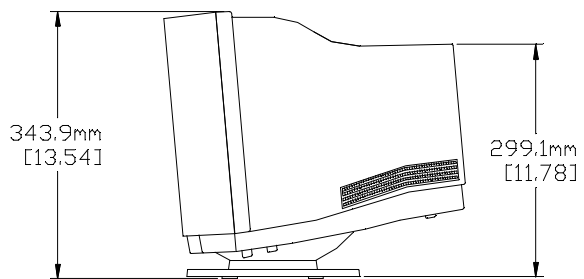

ELD 140C TOUCHMONITOR

MAXIMUM FORWARD TILT 5°

MAXIMUM AFT TILT 14°

PART NUMBER	DESCRIPTION
528547-000	ETC140C-7SWB-1
813233-000	ETC140C-7SWB-0
396665-000	ETC140C-7UWB-1
142389-000	ETC140C-7NNB-1
766493-000	ETC140C-7NNB-0
704777-000	ETC140C-8SWA-1
263313-000	ETC140C-8SWB-0
707421-000	ETC140C-7SWB-1-GRY
922167-000	ETC140C-7SWB-0-GRY
740161-000	ETC140C-7NNB-1-GRY
711869-000	ETC140C-7NNB-0-GRY