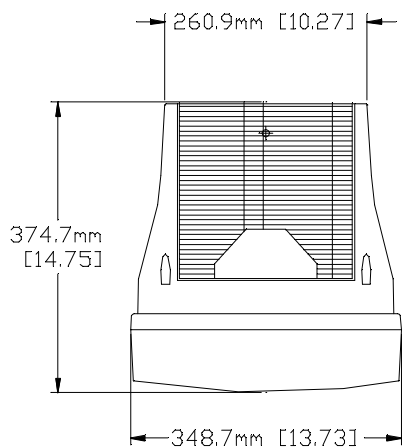

ELD 140C TOUCHMONITOR

MAXIMUM FORWARD TILT 5°

MAXIMUM AFT TILT 14°

PART NUMBER	DESCRIPTION
528547-000	ETC140C-7SWB-1
813233-000	ETC140C-7SWB-0
396665-000	ETC140C-7UWB-1
142389-000	ETC140C-7NNB-1
766493-000	ETC140C-7NNB-0
704777-000	ETC140C-8SWA-1
263313-000	ETC140C-8SWB-0
707421-000	ETC140C-7SWB-1-GRY
922167-000	ETC140C-7SWB-0-GRY
740161-000	ETC140C-7NNB-1-GRY
711869-000	ETC140C-7NNB-0-GRY