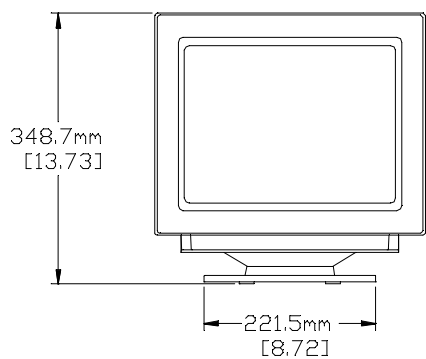

ELD 140C TOUCHMONITOR

MAXIMUM FORWARD TILT 5°

MAXIMUM AFT TILT 14°

PART NUMBER	DESCRIPTION
528547-000	ETC140C-7SWB-1
813233-000	ETC140C-7SWB-0
396665-000	ETC140C-7UWB-1
142389-000	ETC140C-7NNB-1
766493-000	ETC140C-7NNB-0
704777-000	ETC140C-8SWA-1
263313-000	ETC140C-8SWB-0
707421-000	ETC140C-7SWB-1-GRY
922167-000	ETC140C-7SWB-0-GRY
740161-000	ETC140C-7NNB-1-GRY
711869-000	ETC140C-7NNB-0-GRY