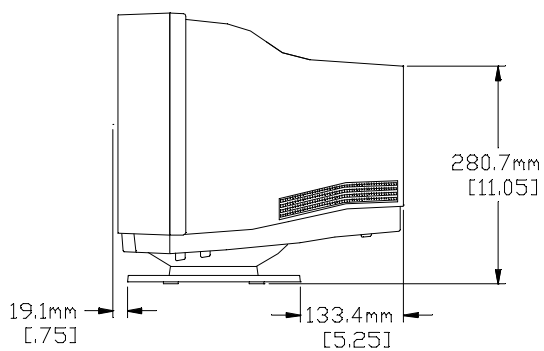

ELD 140C TOUCHMONITOR

MAXIMUM FORWARD TILT 5°

MAXIMUM AFT TILT 14°

PART NUMBER	DESCRIPTION
528547-000	ETC140C-7SWB-1
813233-000	ETC140C-7SWB-0
396665-000	ETC140C-7UWB-1
142389-000	ETC140C-7NNB-1
766493-000	ETC140C-7NNB-0
704777-000	ETC140C-8SWA-1
263313-000	ETC140C-8SWB-0
707421-000	ETC140C-7SWB-1-GRY
922167-000	ETC140C-7SWB-0-GRY
740161-000	ETC140C-7NNB-1-GRY
711869-000	ETC140C-7NNB-0-GRY