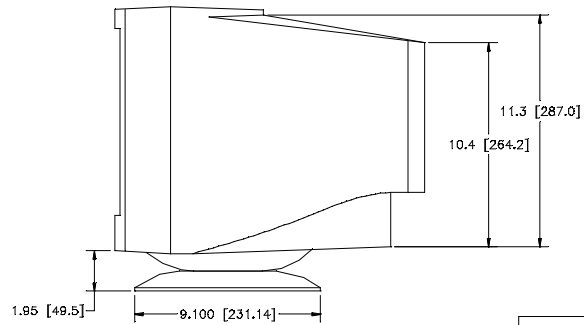

ELO 1526C TOUCHMONITOR

MAXIMUM FORWARD TILT 11°

MAXIMUM AFT TILT 13°

USB COMPATIBLE (A)	
PART NUMBER TABULATION	
PIP NUMBER	PIP DESCRIPTION
946362-000	ET1526C-7SNA-1

DIMENSIONS ARE IN INCHES/MILLIMETERS  
DRAWING NOT TO SCALE