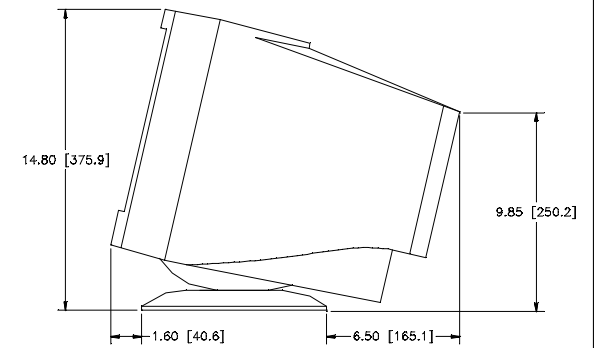

ELO 1526C TOUCHMONITOR

MAXIMUM FORWARD TILT 11°

MAXIMUM AFT TILT 13°

USB COMPATIBLE (A)	
PART NUMBER TABULATION	
PIP NUMBER	PIP DESCRIPTION
946362-000	ET1526C-7SNA-1

DIMENSIONS ARE IN INCHES/MILLIMETERS  
DRAWING NOT TO SCALE