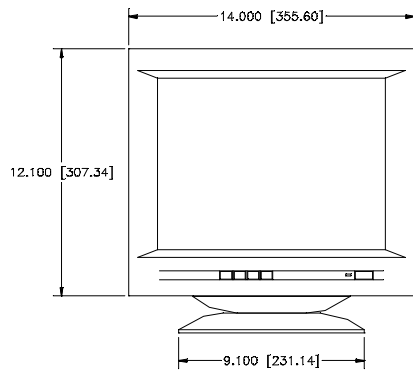

ELO 1526C TOUCHMONITOR

MAXIMUM FORWARD TILT 11°

MAXIMUM AFT TILT 13°

USB COMPATIBLE (A)	
PART NUMBER TABULATION	
PIP NUMBER	PIP DESCRIPTION
946362-000	ET1526C-7SNA-1

DIMENSIONS ARE IN INCHES/MILLIMETERS  
DRAWING NOT TO SCALE