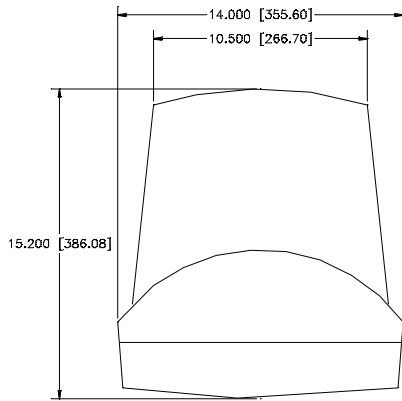

ELO 1526C TOUCHMONITOR

MAXIMUM FORWARD TILT 11°

MAXIMUM AFT TILT 13°

USB COMPATIBLE (A)	
PART NUMBER TABULATION	
PIP NUMBER	PIP DESCRIPTION
946362-000	ET1526C-7SNA-1

DIMENSIONS ARE IN INCHES/MILLIMETERS  
DRAWING NOT TO SCALE