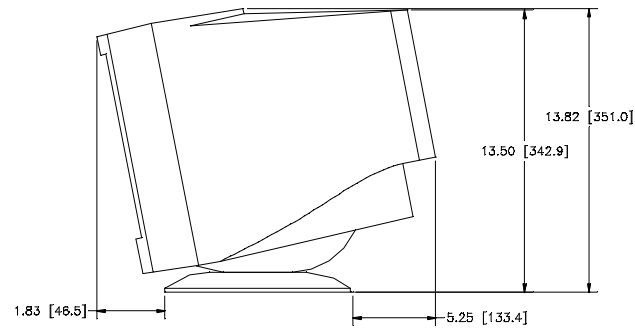

ELO 1526C TOUCHMONITOR

MAXIMUM FORWARD TILT 11°

MAXIMUM AFT TILT 13°

USB COMPATIBLE (A)	
PART NUMBER TABULATION	
PIP NUMBER	PIP DESCRIPTION
946362-000	ET1526C-7SNA-1

DIMENSIONS ARE IN INCHES/MILLIMETERS  
DRAWING NOT TO SCALE