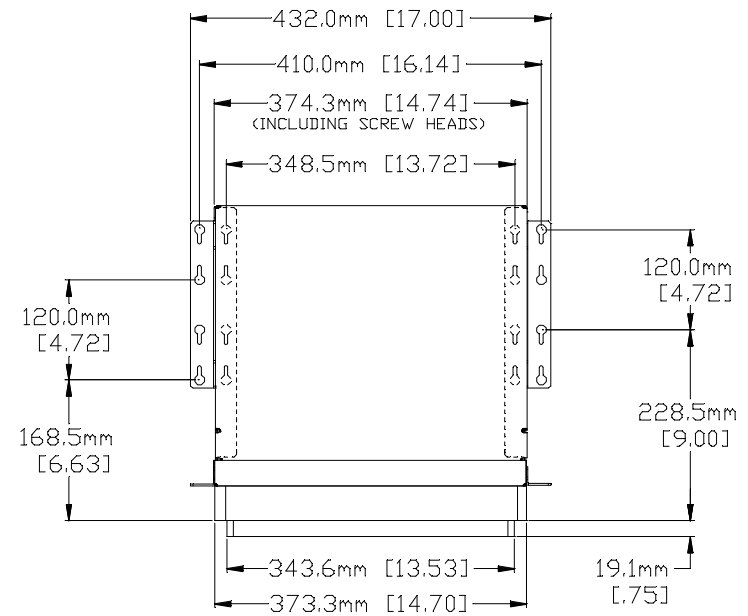

150K SERIES KIOSK TOUCHMONITOR

DIMENSIONS ARE IN MILLIMETERS/INCHES