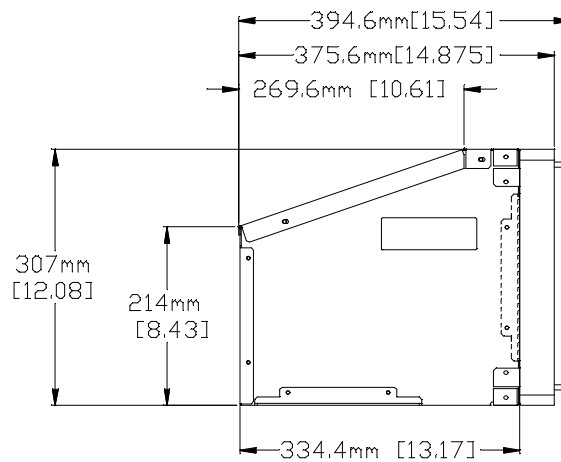

150K SERIES KIOSK TOUCHMONITOR

DIMENSIONS ARE IN MILLIMETERS/INCHES