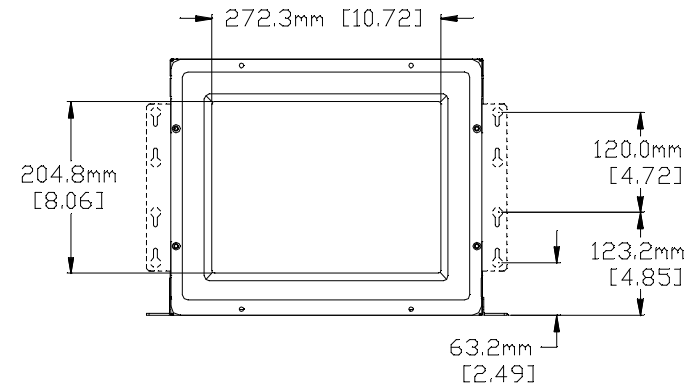

150K SERIES KIOSK TOUCHMONITOR

DIMENSIONS ARE IN MILLIMETERS/INCHES