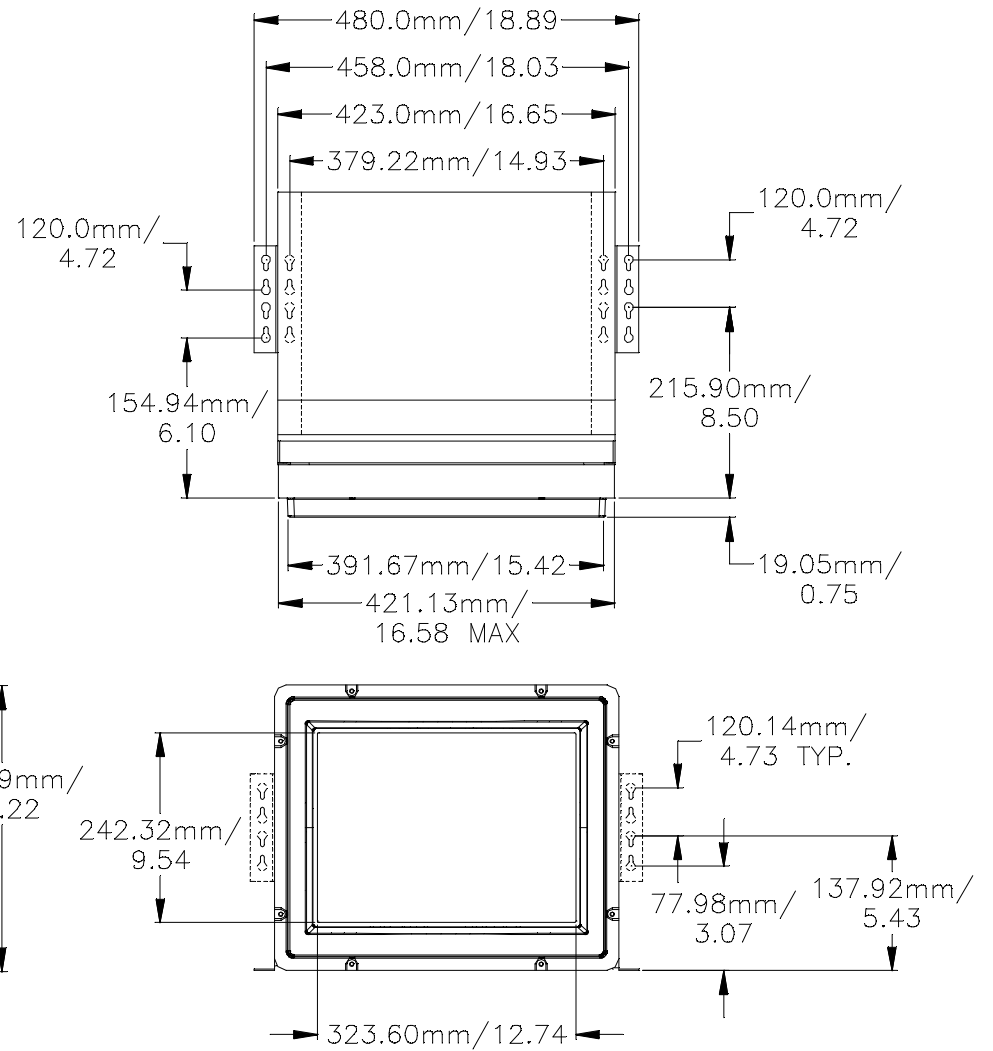

170K SERIES KIOSK TOUCHMONITOR

VIDEO CONTROLS

BACK VIEW

DIMENSIONS ARE IN MILLIMETERS/INCHES