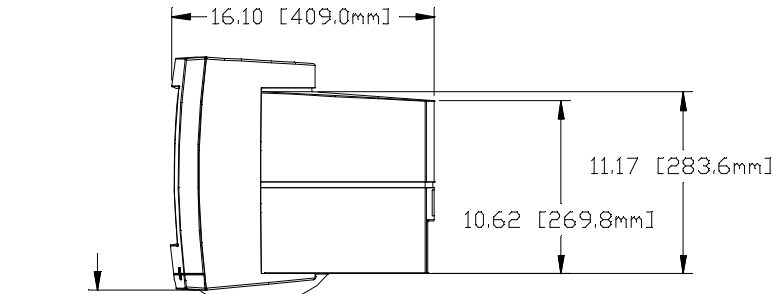

ELO 170C SERIES TOUCHMONITOR

1.60 [40.6mm]

MAXIMUM FORWARD TILT 3°

1.71 [43.5mm]

MAXIMUM AFT TILT 14°

11.45 [290.8mm]

2.24 [56.9mm]
10.33 [262.4mm]