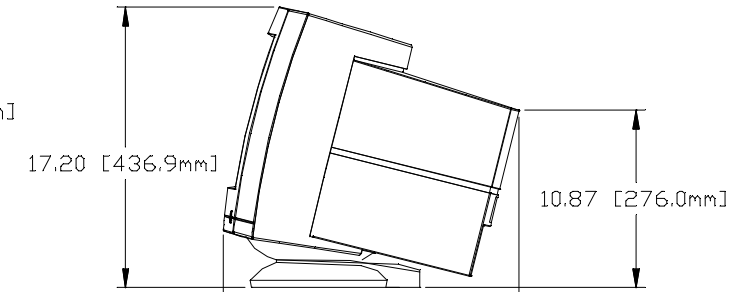

ELO 170C SERIES TOUCHMONITOR

1.60 [40.6mm]

MAXIMUM FORWARD TILT 3°

1.71 [43.5mm]

MAXIMUM AFT TILT 14°

11.45 [290.8mm]

2.24 [56.9mm]
10.33 [262.4mm]