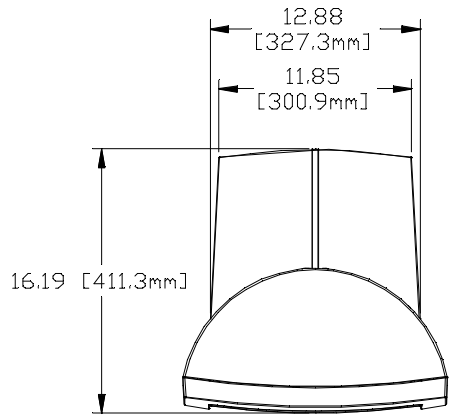

ELO 170C SERIES TOUCHMONITOR

1.60 [40.6mm]

MAXIMUM FORWARD TILT 3°

1.71 [43.5mm]

MAXIMUM AFT TILT 14°

11.45 [290.8mm]

2.24 [56.9mm]
10.33 [262.4mm]