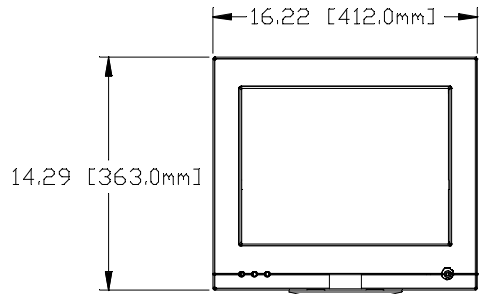

ELO 170C SERIES TOUCHMONITOR

1.60 [40.6mm]

MAXIMUM FORWARD TILT 3°

1.71 [43.5mm]

MAXIMUM AFT TILT 14°

11.45 [290.8mm]

2.24 [56.9mm]
10.33 [262.4mm]