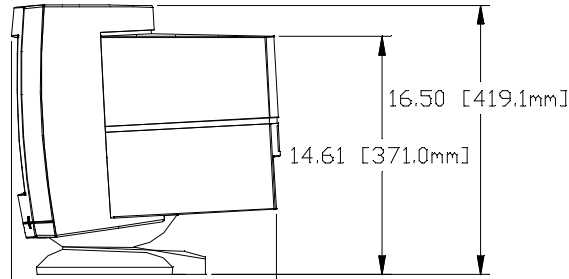

ELO 170C SERIES TOUCHMONITOR

1.60 [40.6mm]

MAXIMUM FORWARD TILT 3°

1.71 [43.5mm]

MAXIMUM AFT TILT 14°

11.45 [290.8mm]

2.24 [56.9mm]
10.33 [262.4mm]