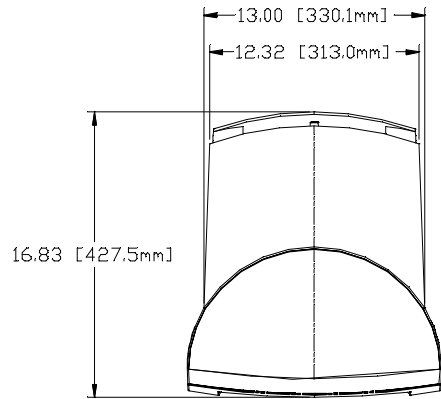

ELO 150C SERIES TOUCHMONITOR

MAXIMUM FORWARD TILT 2°

MAXIMUM AFT TILT 11°