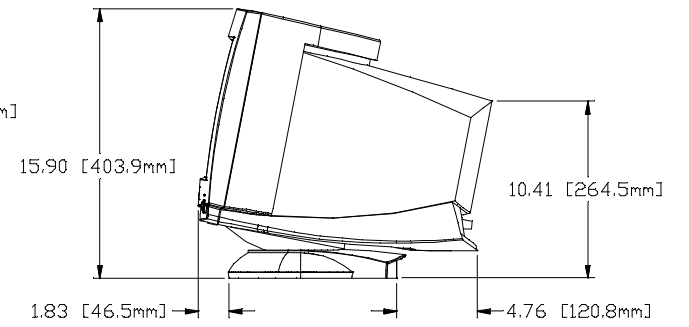

ELO 150C SERIES TOUCHMONITOR

MAXIMUM FORWARD TILT 2°

MAXIMUM AFT TILT 11°