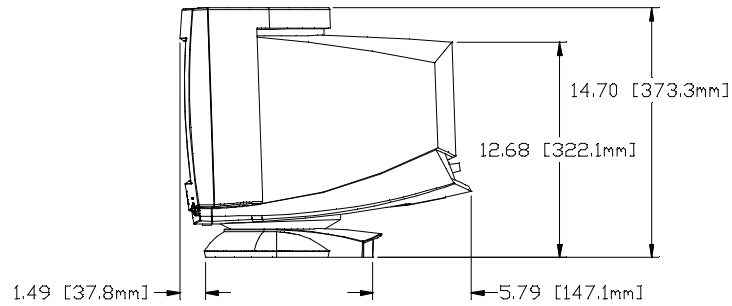

ELO 150C SERIES TOUCHMONITOR

MAXIMUM FORWARD TILT 2°

MAXIMUM AFT TILT 11°