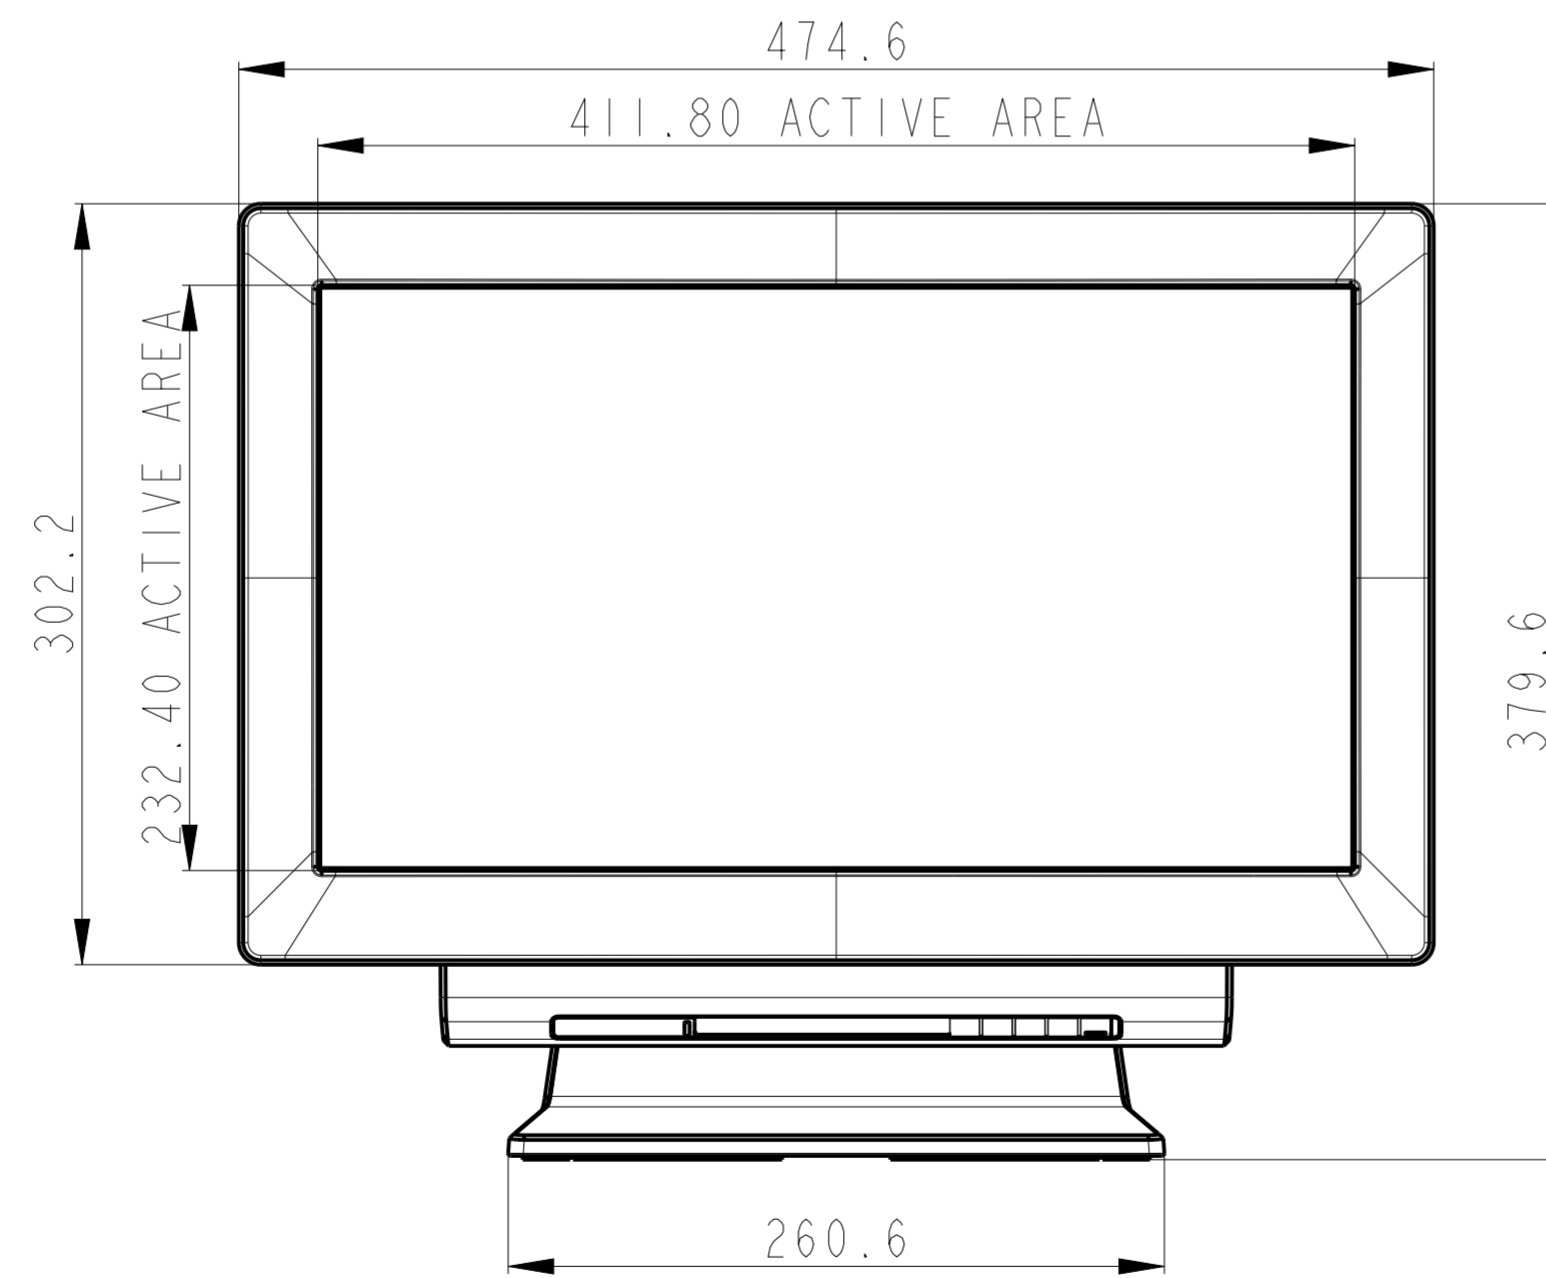

THIS PAGE IS FOR 19" ONLY.

TITLE : -5 Degree
SCALE 0.33

TITLE : 70 Degree
SCALE 0.33

THIS PAGE IS FOR 22" ONLY.

TITLE : -5 Degree
SCALE 0.33

TITLE : 70 Degree
SCALE 0.33

C1-3 MODEL
SCALE 0.6

C2 MODEL
SCALE 0.6

SCALE 0.5

SCALE 0.8

19" SCALE 0.5

SCALE 0.6

22" SCALE 0.5

SECTION V-V

SCALE 0.6