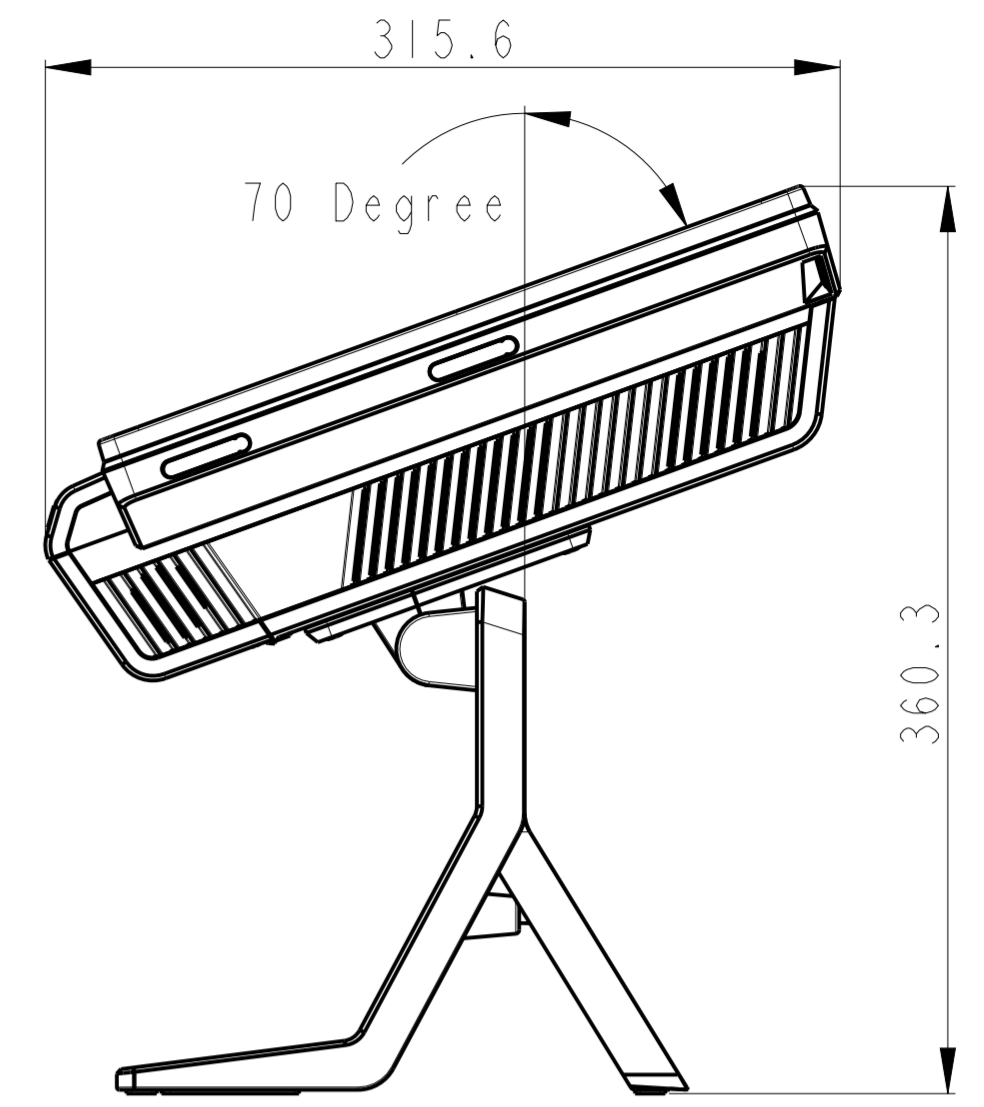

THIS PAGE IS FOR 19" ONLY.

TITLE : -5 Degree
SCALE 0.33

TITLE : 70 Degree
SCALE 0.33

THIS PAGE IS FOR 22" ONLY.

TITLE : -5 Degree
SCALE 0.33

TITLE : 70 Degree
SCALE 0.33

C1-3 MODEL
SCALE 0.6

C2 MODEL
SCALE 0.6

SCALE 0.5

SCALE 0.8

19" SCALE 0.5

SCALE 0.6

22" SCALE 0.5

SECTION V-V

SCALE 0.6