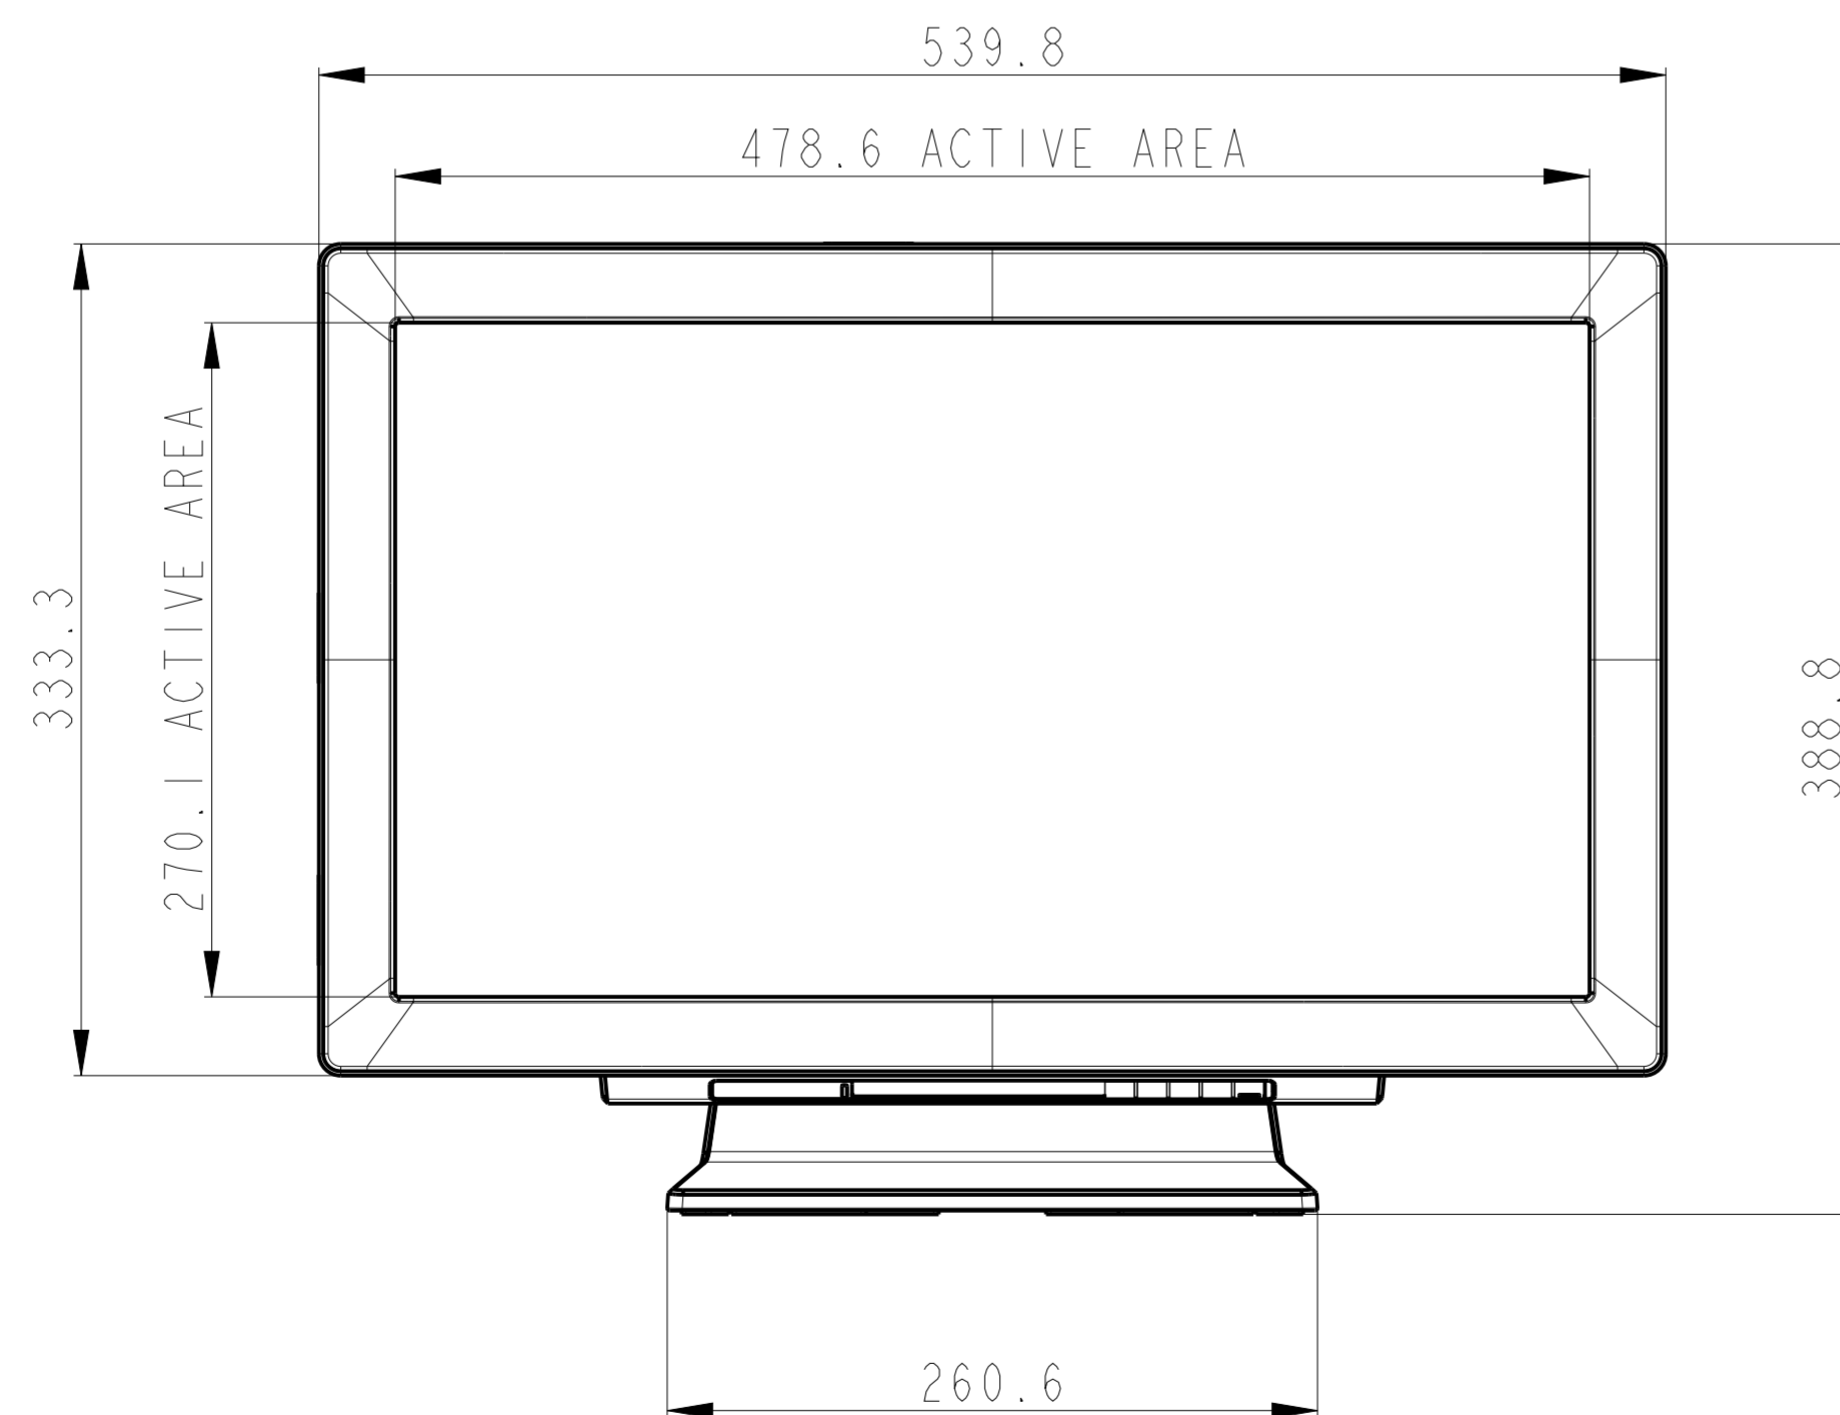

THIS PAGE IS FOR 19" ONLY.

TITLE : -5 Degree
SCALE 0.33

TITLE : 70 Degree
SCALE 0.33

THIS PAGE IS FOR 22" ONLY.

TITLE : -5 Degree
SCALE 0.33

TITLE : 70 Degree
SCALE 0.33

C1-3 MODEL
SCALE 0.6

C2 MODEL
SCALE 0.6

SCALE 0.5

SCALE 0.8

19" SCALE 0.5

SCALE 0.6

22" SCALE 0.5

SECTION V-V

SCALE 0.6