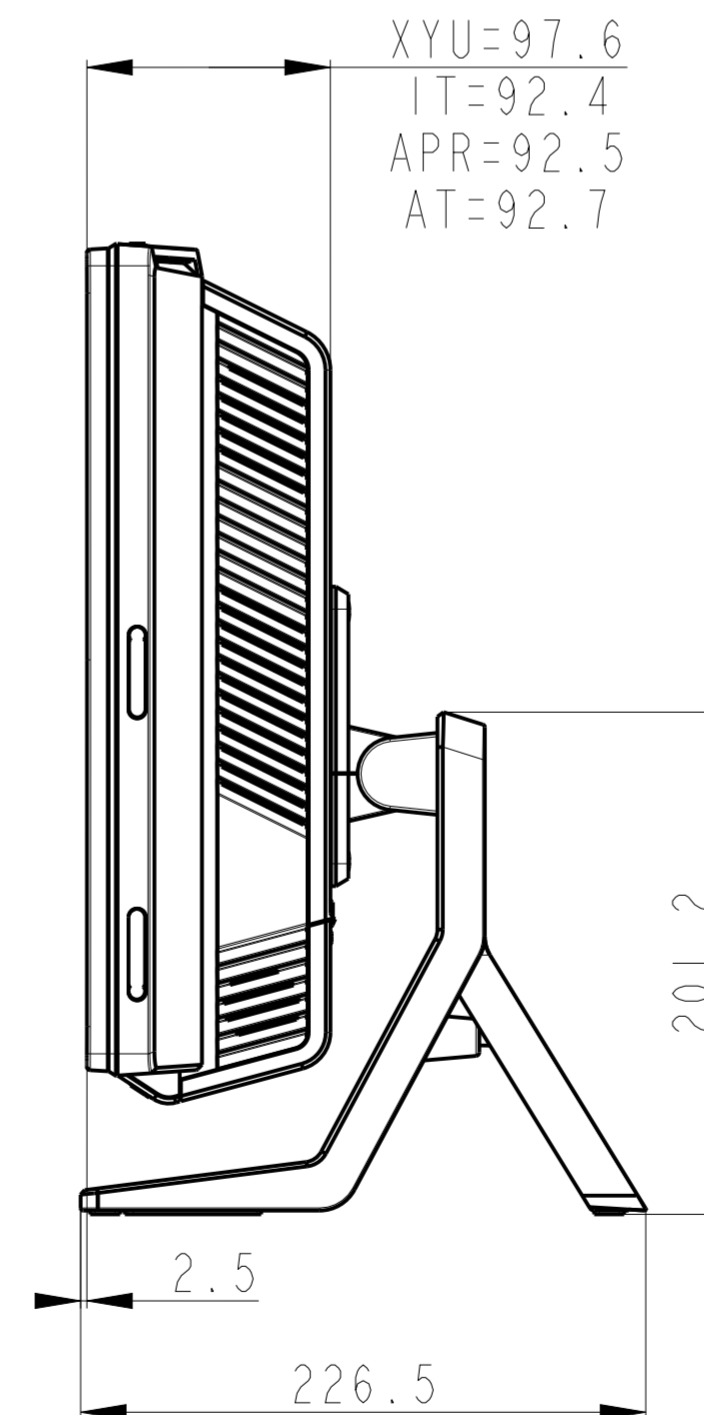

THIS PAGE IS FOR 19" ONLY.

TITLE : -5 Degree
SCALE 0.33

TITLE : 70 Degree
SCALE 0.33

THIS PAGE IS FOR 22" ONLY.

TITLE : -5 Degree
SCALE 0.33

TITLE : 70 Degree
SCALE 0.33

C1-3 MODEL
SCALE 0.6

C2 MODEL
SCALE 0.6

SCALE 0.5

SCALE 0.8

19" SCALE 0.5

SCALE 0.6

22" SCALE 0.5

SECTION V-V

SCALE 0.6