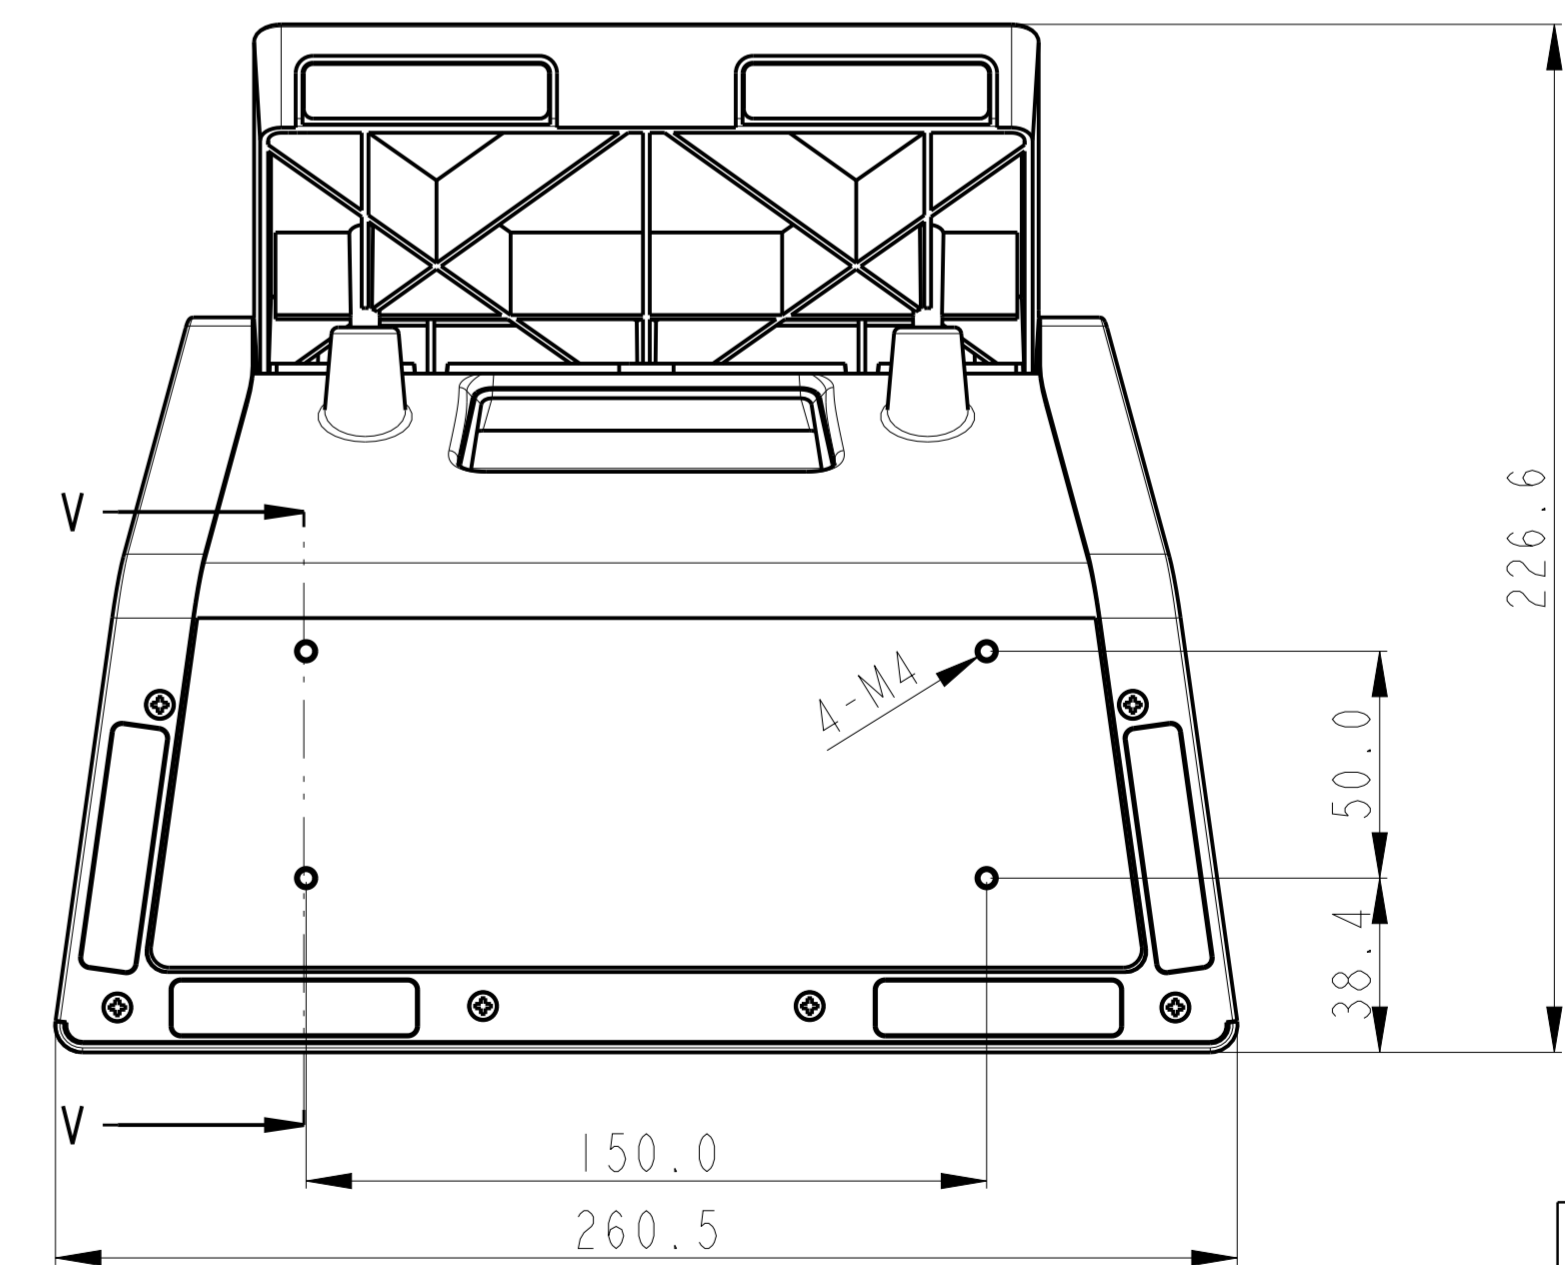

THIS PAGE IS FOR 19" ONLY.

TITLE : -5 Degree
SCALE 0.33

TITLE : 70 Degree
SCALE 0.33

THIS PAGE IS FOR 22" ONLY.

TITLE : -5 Degree
SCALE 0.33

TITLE : 70 Degree
SCALE 0.33

C1-3 MODEL
SCALE 0.6

C2 MODEL
SCALE 0.6

SCALE 0.5

SCALE 0.8

19" SCALE 0.5

SCALE 0.6

22" SCALE 0.5

SECTION V-V

SCALE 0.6