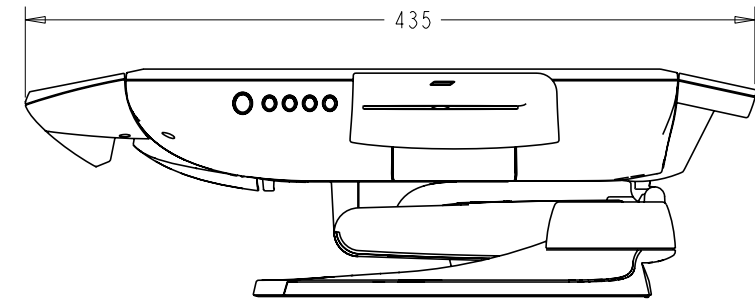

TILT -5° FROM VERTICAL

TILT 75° FROM VERTICAL

MONITOR FULLY COLLAPSED

TILT 13° FROM VERTICAL  
(MINIMUM TILT WITH SPEAKER ACCESSORY)

TILT 75° FROM VERTICAL

MONITOR FULLY COLLAPSED

SNAP OFF STAND COVER  
TO MOUNT STAND WITH  
OPTION 1.

**MOUNT OPTION 1**

TOP VIEW

DIMENSIONS ARE IN MILLIMETERS

**MOUNT OPTION 2**

M4 THREADED HOLES (4X)

BOTTOM VIEW

**VESA MOUNT**

**CONNECTOR PANEL**