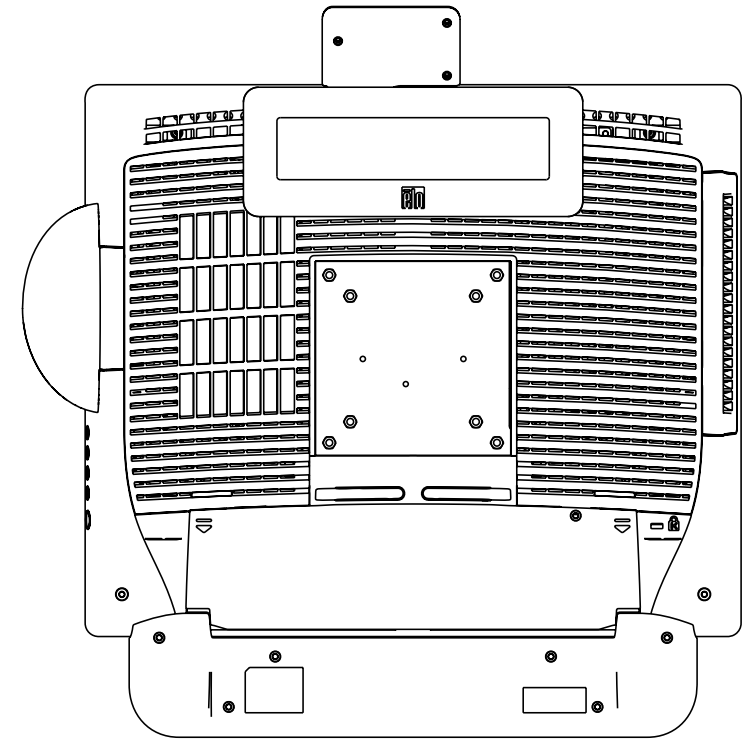

TILT -5° FROM VERTICAL

TILT 75° FROM VERTICAL

MONITOR FULLY COLLAPSED

TILT 13° FROM VERTICAL  
(MINIMUM TILT WITH SPEAKER ACCESSORY)

TILT 75° FROM VERTICAL

MONITOR FULLY COLLAPSED

SNAP OFF STAND COVER  
TO MOUNT STAND WITH  
OPTION 1.

**MOUNT OPTION 1**

TOP VIEW

DIMENSIONS ARE IN MILLIMETERS

**MOUNT OPTION 2**

M4 THREADED HOLES (4X)

BOTTOM VIEW

**VESA MOUNT**

**CONNECTOR PANEL**