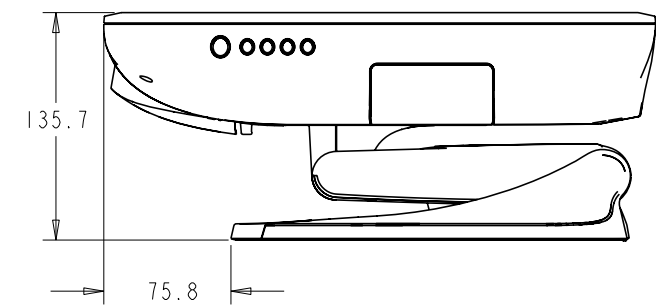

TILT -5° FROM VERTICAL

TILT 75° FROM VERTICAL

MONITOR FULLY COLLAPSED

TILT 13° FROM VERTICAL  
(MINIMUM TILT WITH SPEAKER ACCESSORY)

TILT 75° FROM VERTICAL

MONITOR FULLY COLLAPSED

SNAP OFF STAND COVER  
TO MOUNT STAND WITH  
OPTION 1.

**MOUNT OPTION 1**

TOP VIEW

DIMENSIONS ARE IN MILLIMETERS

**MOUNT OPTION 2**

M4 THREADED HOLES (4X)

BOTTOM VIEW

**VESA MOUNT**

**CONNECTOR PANEL**