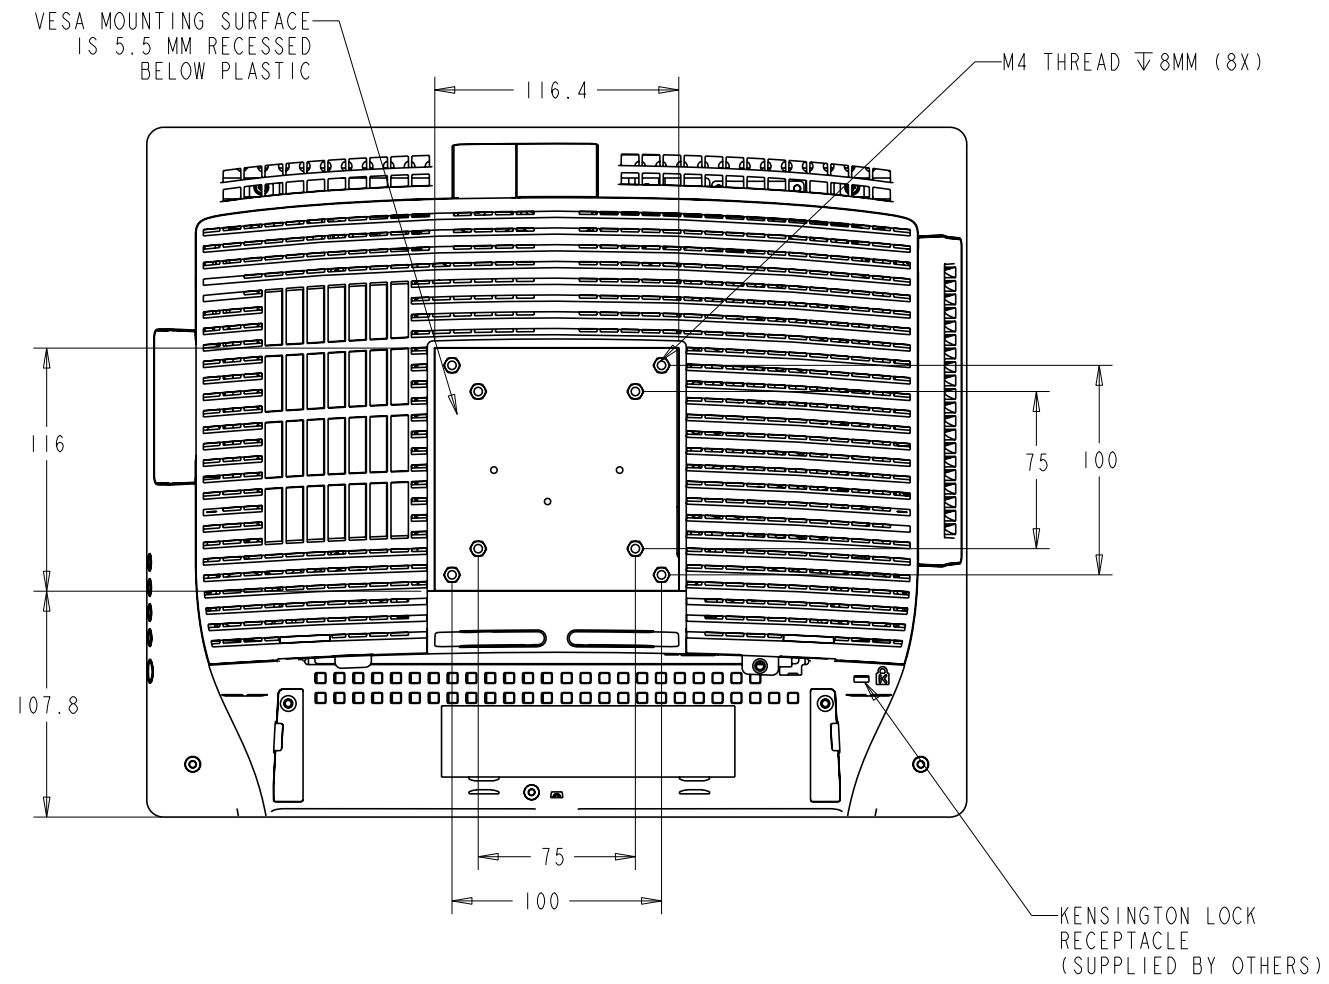

TILT -5° FROM VERTICAL

TILT 75° FROM VERTICAL

MONITOR FULLY COLLAPSED

TILT 13° FROM VERTICAL  
(MINIMUM TILT WITH SPEAKER ACCESSORY)

TILT 75° FROM VERTICAL

MONITOR FULLY COLLAPSED

SNAP OFF STAND COVER  
TO MOUNT STAND WITH  
OPTION 1.

**MOUNT OPTION 1**

TOP VIEW

DIMENSIONS ARE IN MILLIMETERS

**MOUNT OPTION 2**

M4 THREADED HOLES (4X)

BOTTOM VIEW

**VESA MOUNT**

**CONNECTOR PANEL**