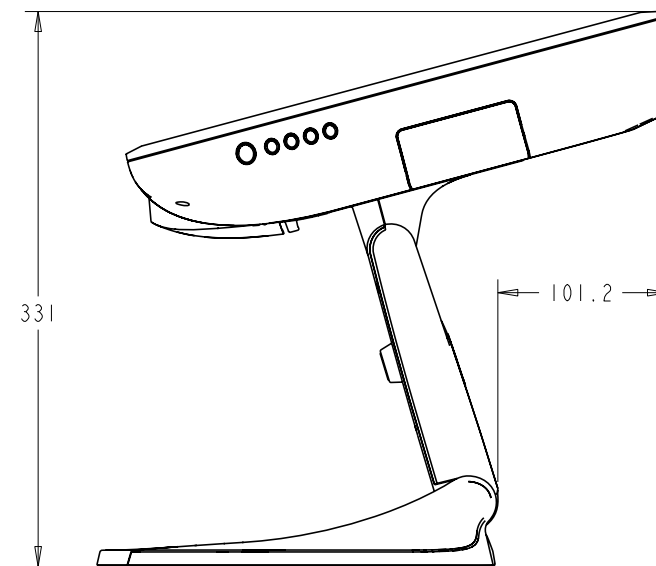

TILT -5° FROM VERTICAL

TILT 75° FROM VERTICAL

MONITOR FULLY COLLAPSED

TILT 13° FROM VERTICAL  
(MINIMUM TILT WITH SPEAKER ACCESSORY)

TILT 75° FROM VERTICAL

MONITOR FULLY COLLAPSED

SNAP OFF STAND COVER  
TO MOUNT STAND WITH  
OPTION 1.

**MOUNT OPTION 1**

TOP VIEW

DIMENSIONS ARE IN MILLIMETERS

**MOUNT OPTION 2**

M4 THREADED HOLES (4X)

BOTTOM VIEW

**VESA MOUNT**

**CONNECTOR PANEL**