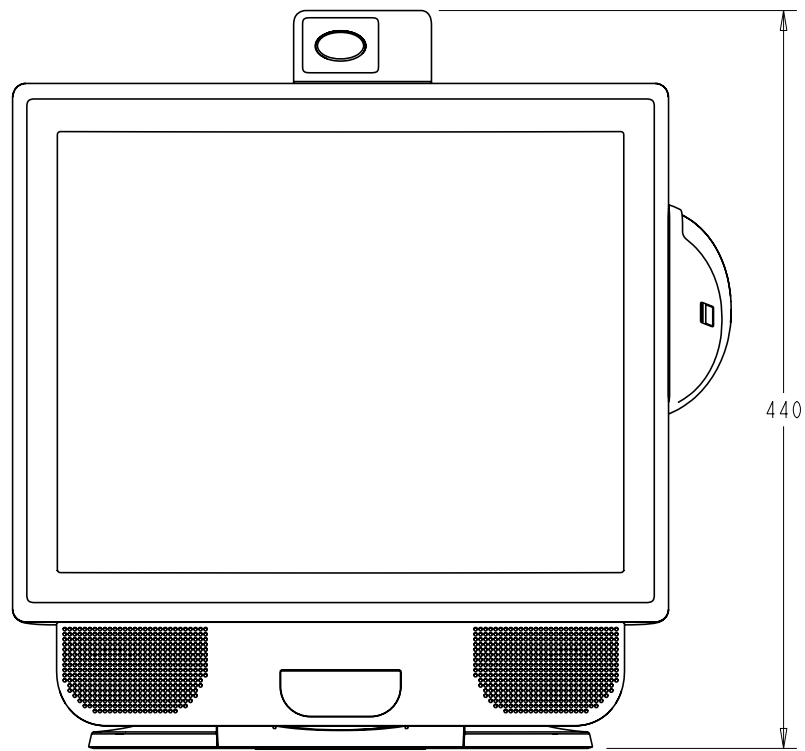

TILT -5° FROM VERTICAL

TILT 75° FROM VERTICAL

MONITOR FULLY COLLAPSED

TILT 13° FROM VERTICAL  
(MINIMUM TILT WITH SPEAKER ACCESSORY)

TILT 75° FROM VERTICAL

MONITOR FULLY COLLAPSED

SNAP OFF STAND COVER  
TO MOUNT STAND WITH  
OPTION 1.

**MOUNT OPTION 1**

TOP VIEW

DIMENSIONS ARE IN MILLIMETERS

**MOUNT OPTION 2**

M4 THREADED HOLES (4X)

BOTTOM VIEW

**VESA MOUNT**

**CONNECTOR PANEL**