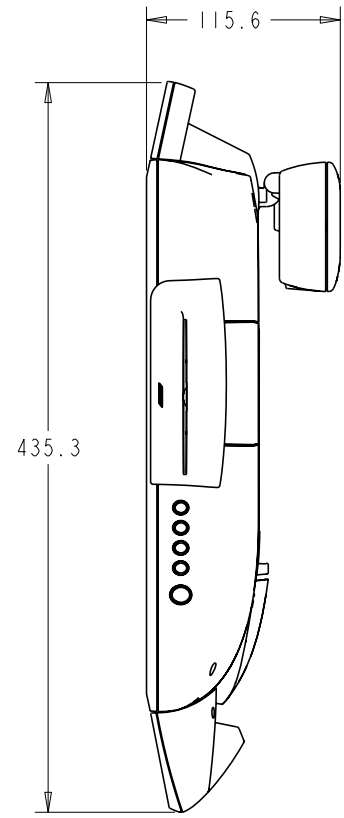

TILT -5° FROM VERTICAL

TILT 75° FROM VERTICAL

MONITOR FULLY COLLAPSED

TILT 13° FROM VERTICAL  
(MINIMUM TILT WITH SPEAKER ACCESSORY)

TILT 75° FROM VERTICAL

MONITOR FULLY COLLAPSED

SNAP OFF STAND COVER  
TO MOUNT STAND WITH  
OPTION 1.

**MOUNT OPTION 1**

TOP VIEW

DIMENSIONS ARE IN MILLIMETERS

**MOUNT OPTION 2**

M4 THREADED HOLES (4X)

BOTTOM VIEW

**VESA MOUNT**

**CONNECTOR PANEL**