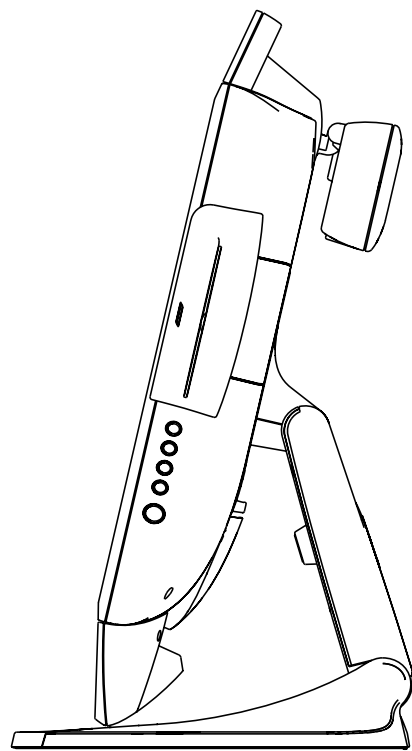

TILT -5° FROM VERTICAL

TILT 75° FROM VERTICAL

MONITOR FULLY COLLAPSED

TILT 13° FROM VERTICAL  
(MINIMUM TILT WITH SPEAKER ACCESSORY)

TILT 75° FROM VERTICAL

MONITOR FULLY COLLAPSED

SNAP OFF STAND COVER  
TO MOUNT STAND WITH  
OPTION 1.

**MOUNT OPTION 1**

TOP VIEW

DIMENSIONS ARE IN MILLIMETERS

**MOUNT OPTION 2**

M4 THREADED HOLES (4X)

BOTTOM VIEW

**VESA MOUNT**

**CONNECTOR PANEL**