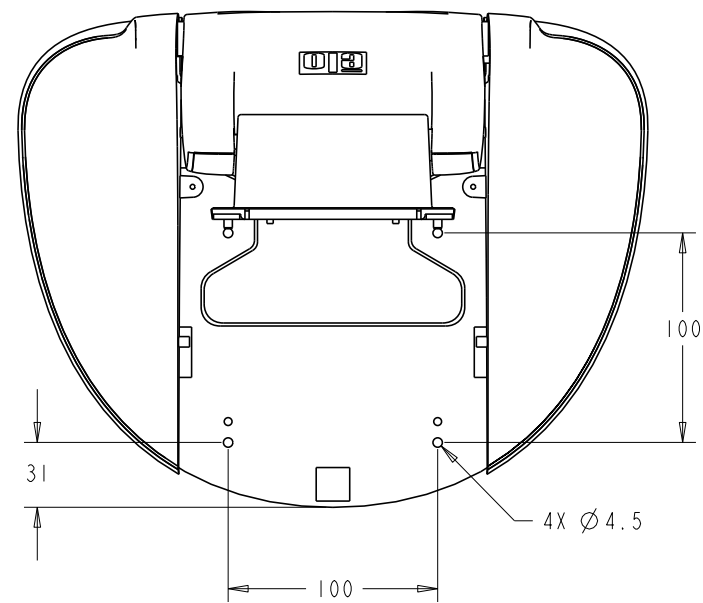

TILT -5° FROM VERTICAL

TILT 75° FROM VERTICAL

MONITOR FULLY COLLAPSED

TILT 13° FROM VERTICAL  
(MINIMUM TILT WITH SPEAKER ACCESSORY)

TILT 75° FROM VERTICAL

MONITOR FULLY COLLAPSED

SNAP OFF STAND COVER  
TO MOUNT STAND WITH  
OPTION 1.

**MOUNT OPTION 1**

TOP VIEW

DIMENSIONS ARE IN MILLIMETERS

**MOUNT OPTION 2**

M4 THREADED HOLES (4X)

BOTTOM VIEW

**VESA MOUNT**

**CONNECTOR PANEL**