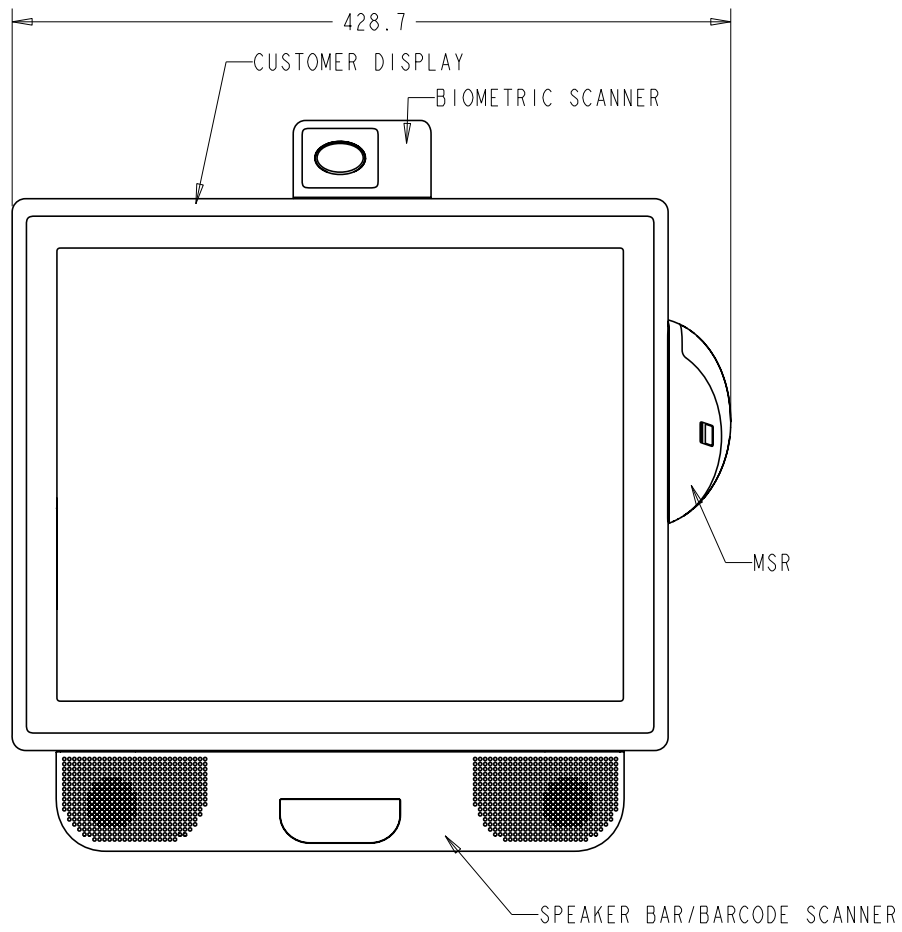

TILT -5° FROM VERTICAL

TILT 75° FROM VERTICAL

MONITOR FULLY COLLAPSED

TILT 13° FROM VERTICAL  
(MINIMUM TILT WITH SPEAKER ACCESSORY)

TILT 75° FROM VERTICAL

MONITOR FULLY COLLAPSED

SNAP OFF STAND COVER  
TO MOUNT STAND WITH  
OPTION 1.

**MOUNT OPTION 1**

TOP VIEW

DIMENSIONS ARE IN MILLIMETERS

**MOUNT OPTION 2**

M4 THREADED HOLES (4X)

BOTTOM VIEW

**VESA MOUNT**

**CONNECTOR PANEL**