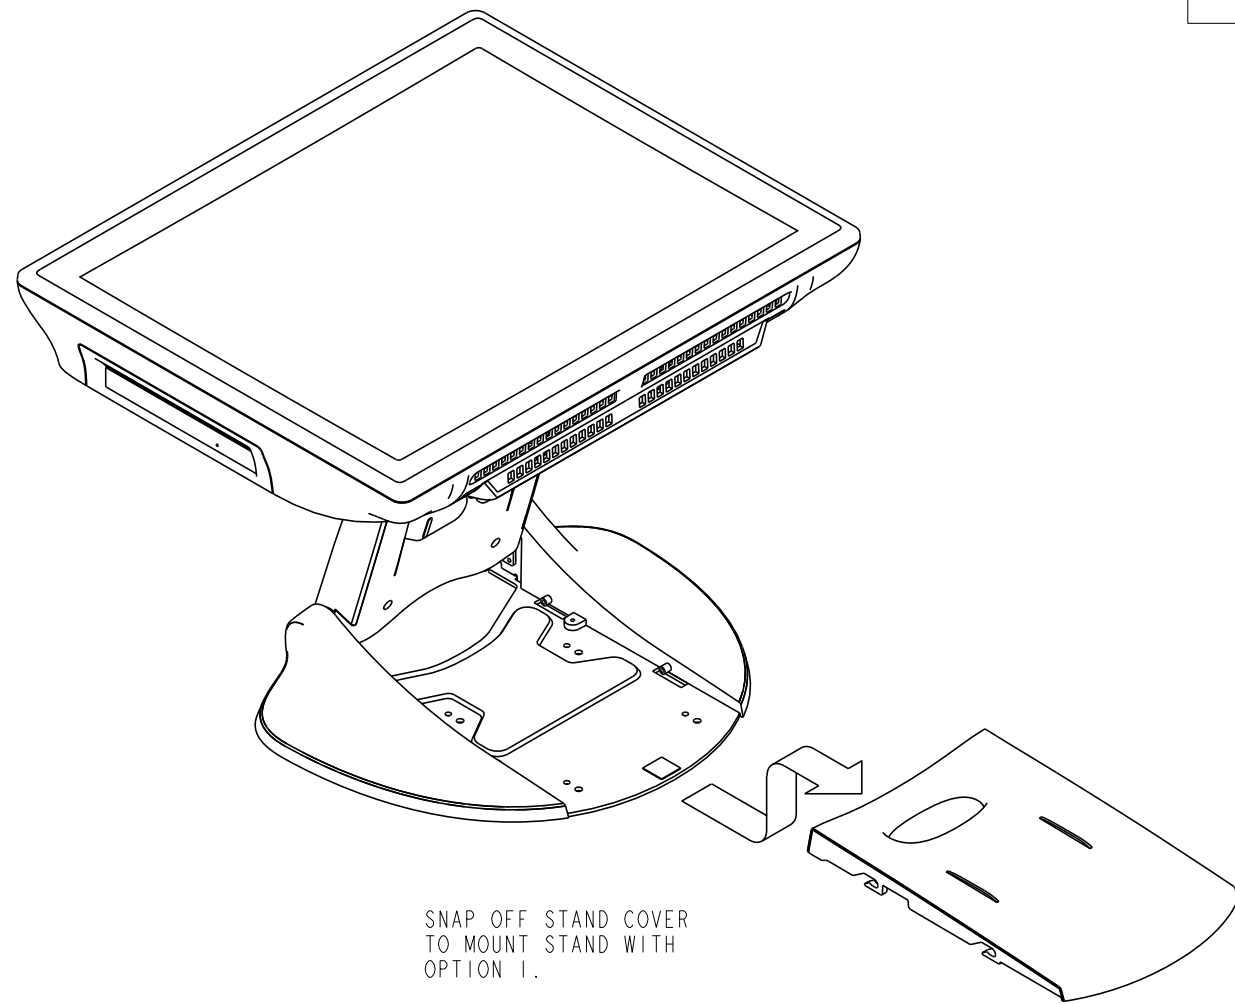

TILT -5° FROM VERTICAL

TILT 75° FROM VERTICAL

MONITOR FULLY COLLAPSED

TILT 13° FROM VERTICAL  
(MINIMUM TILT WITH SPEAKER ACCESSORY)

TILT 75° FROM VERTICAL

MONITOR FULLY COLLAPSED

SNAP OFF STAND COVER  
TO MOUNT STAND WITH  
OPTION 1.

**MOUNT OPTION 1**

TOP VIEW

DIMENSIONS ARE IN MILLIMETERS

**MOUNT OPTION 2**

M4 THREADED HOLES (4X)

BOTTOM VIEW

**VESA MOUNT**

**CONNECTOR PANEL**