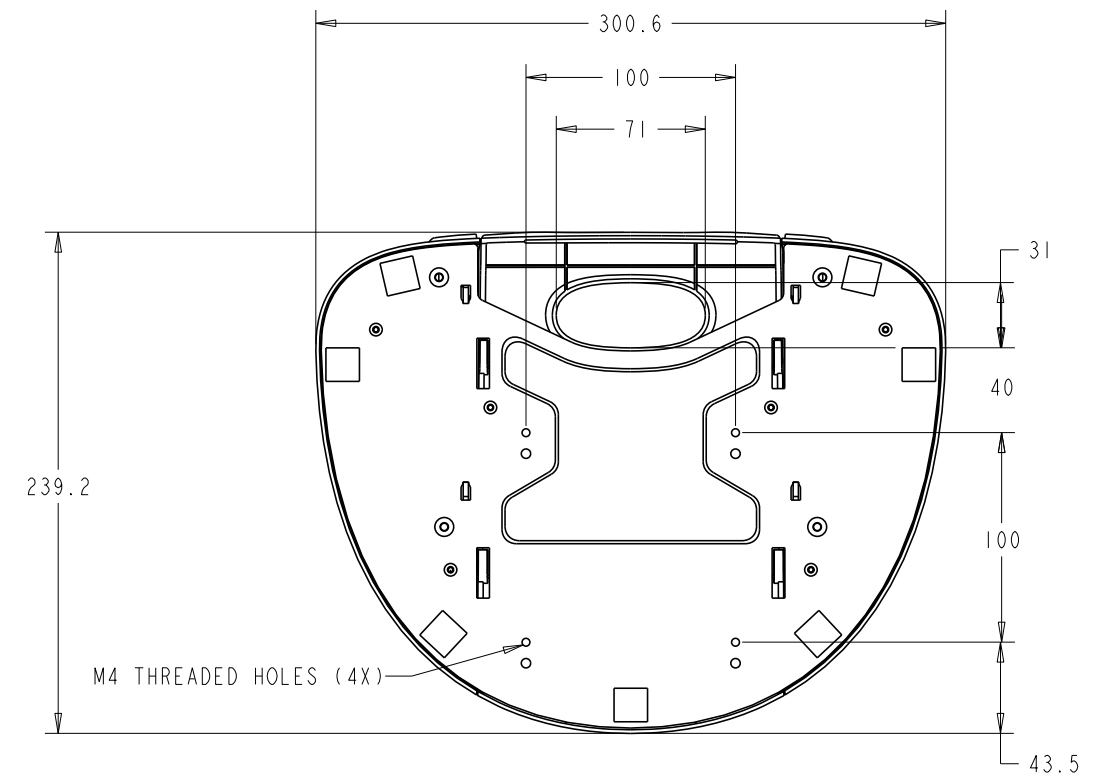

TILT -5° FROM VERTICAL

TILT 75° FROM VERTICAL

MONITOR FULLY COLLAPSED

TILT 13° FROM VERTICAL  
(MINIMUM TILT WITH SPEAKER ACCESSORY)

TILT 75° FROM VERTICAL

MONITOR FULLY COLLAPSED

SNAP OFF STAND COVER  
TO MOUNT STAND WITH  
OPTION 1.

**MOUNT OPTION 1**

TOP VIEW

DIMENSIONS ARE IN MILLIMETERS

**MOUNT OPTION 2**

M4 THREADED HOLES (4X)

BOTTOM VIEW

**VESA MOUNT**

**CONNECTOR PANEL**