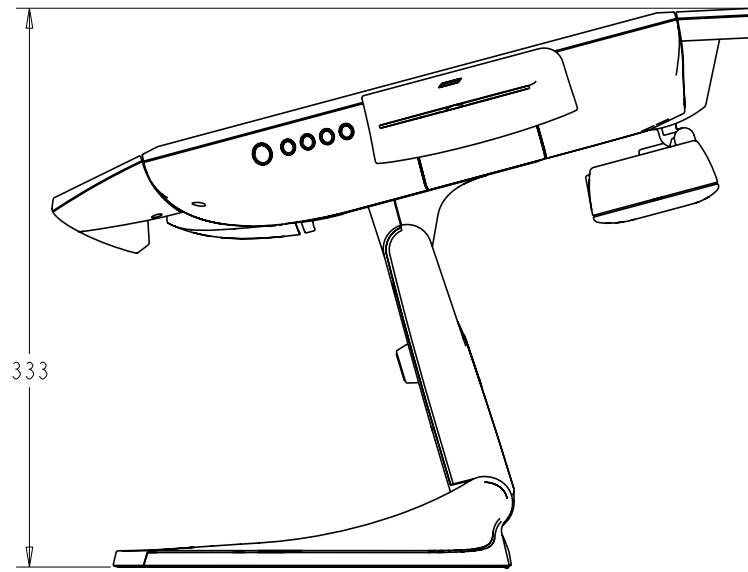

TILT -5° FROM VERTICAL

TILT 75° FROM VERTICAL

MONITOR FULLY COLLAPSED

TILT 13° FROM VERTICAL  
(MINIMUM TILT WITH SPEAKER ACCESSORY)

TILT 75° FROM VERTICAL

MONITOR FULLY COLLAPSED

SNAP OFF STAND COVER  
TO MOUNT STAND WITH  
OPTION 1.

**MOUNT OPTION 1**

TOP VIEW

DIMENSIONS ARE IN MILLIMETERS

**MOUNT OPTION 2**

M4 THREADED HOLES (4X)

BOTTOM VIEW

**VESA MOUNT**

**CONNECTOR PANEL**