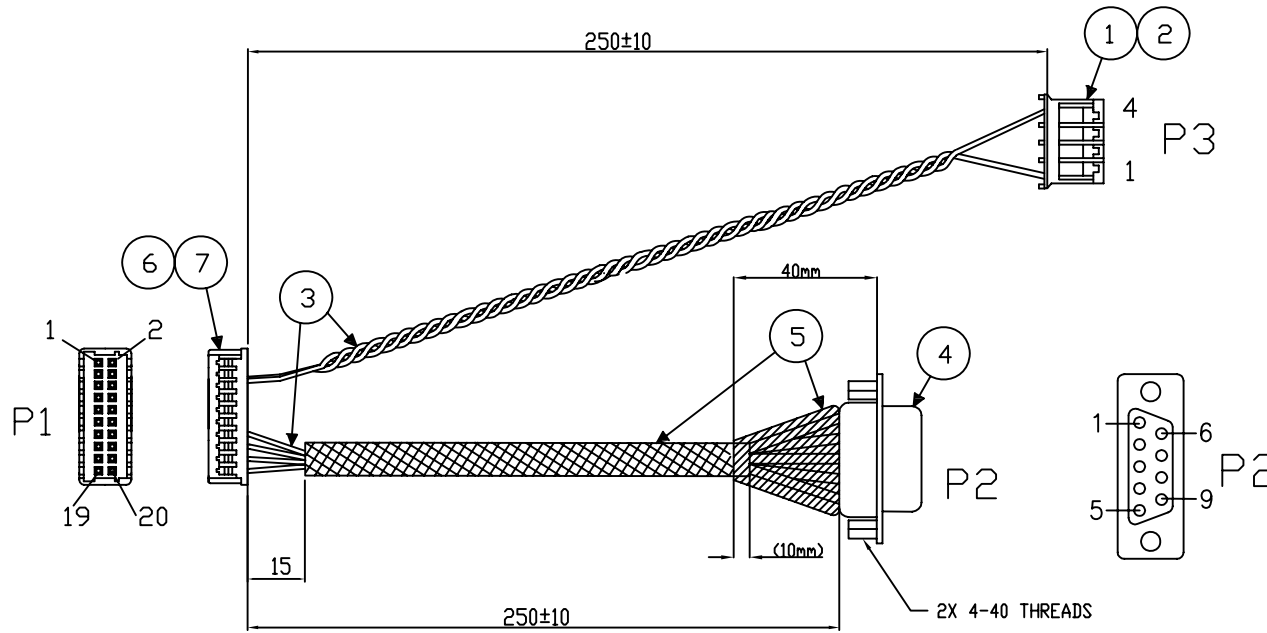

CABLE-XT-20PIN-RS2-08-R
MARKETING DRAWING

P1	COLOR	P2
11	WHITE	1
12	BROWN	6
13	ORANGE	2
14	YELLOW	7
15	GREEN	3
16	BLUE	8
17	VOILET	4
19	GRAY	5
5	RED	1
6	BLACK	4

ITEM	QTY	DESCRIPTION
1	2	TERMINAL, JWT A2001TOP-2
2	1	HOUSING 2.00mm, JWT A2001H02-4P
3	10	UL1571 28AWG
4	1	9P D-SUB, FEMALE (PANTONE 322C) CONTACT G/F
5	A/R	UL TUBE COLOR BLACK
6	10	TERMINAL, MOLEX 50516-8041
7	1	Housing 1.25mm, MOLEX 51127-2005

DIMENSIONS ARE IN MILLIMETERS

P/N: D16890-000