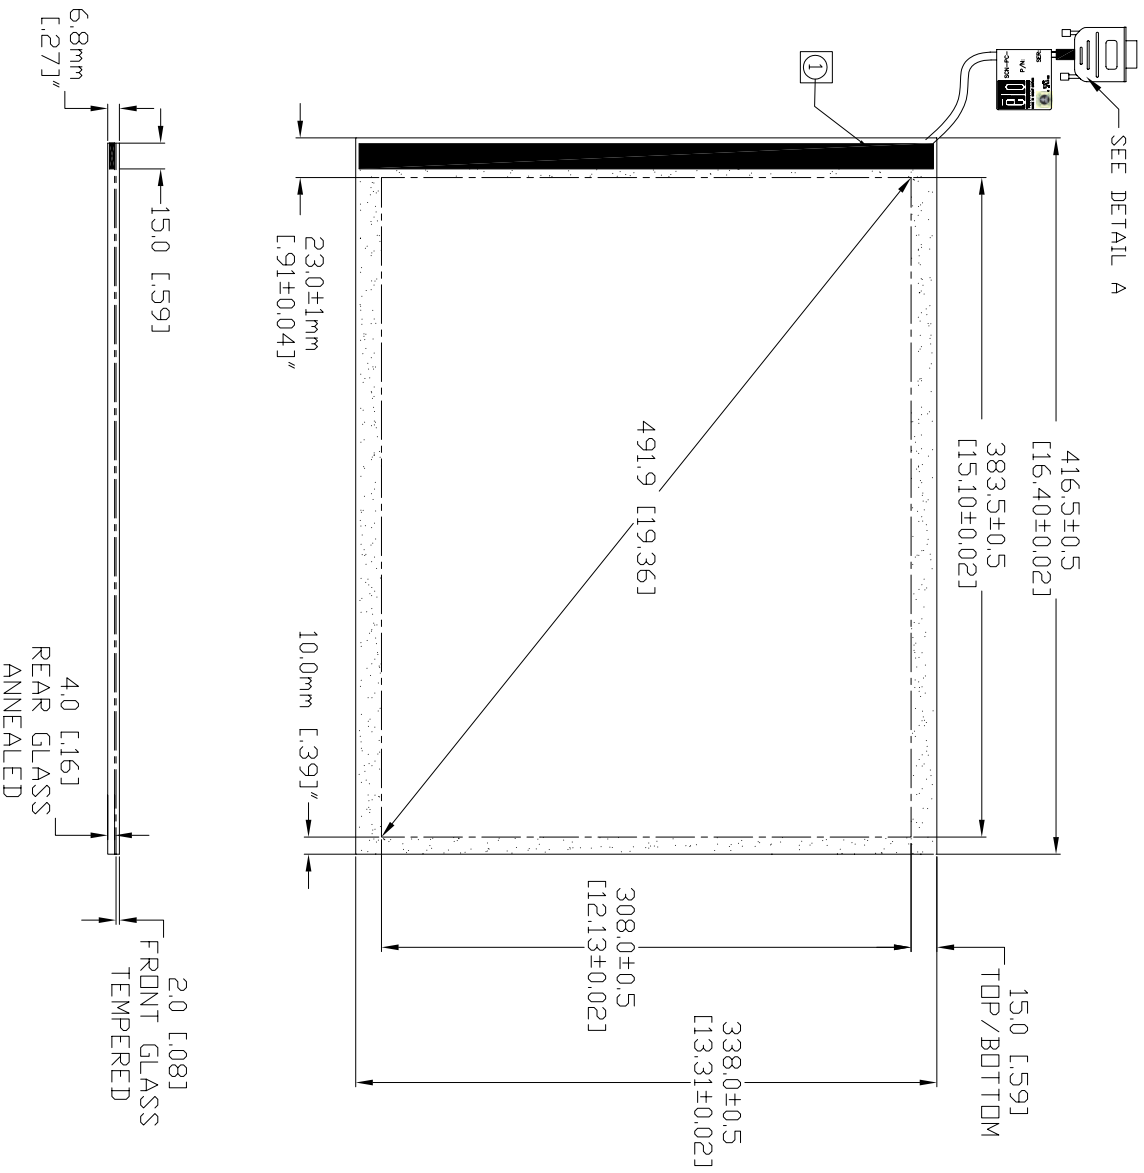

PRD. CAPACITIVE® TOUCHSCREEN  
 SCN-PC-FL119.0-001-003-T-R

NOTES:

1. ALL DIMENSIONS ARE IN MILLIMETERS AND INCHES.
2. FOR USE WHEN SENSING A TOUCH THROUGH A SACRIFICIAL GLASS.
3. CABLE: 1400±201mm LONG, UL RATED.
4. BLACK DOT FADE PRINTED BORDER.
5. POWER REQUIREMENT PROVIDED BY RSS232 PORT.
6. SURFACE QUALITY SPECIFICATION: ELD'S ESS000051.

TOUCHSCREEN TABULATION	
PART NUMBER	SURFACE FINISH
E810460	ANTI GLARE